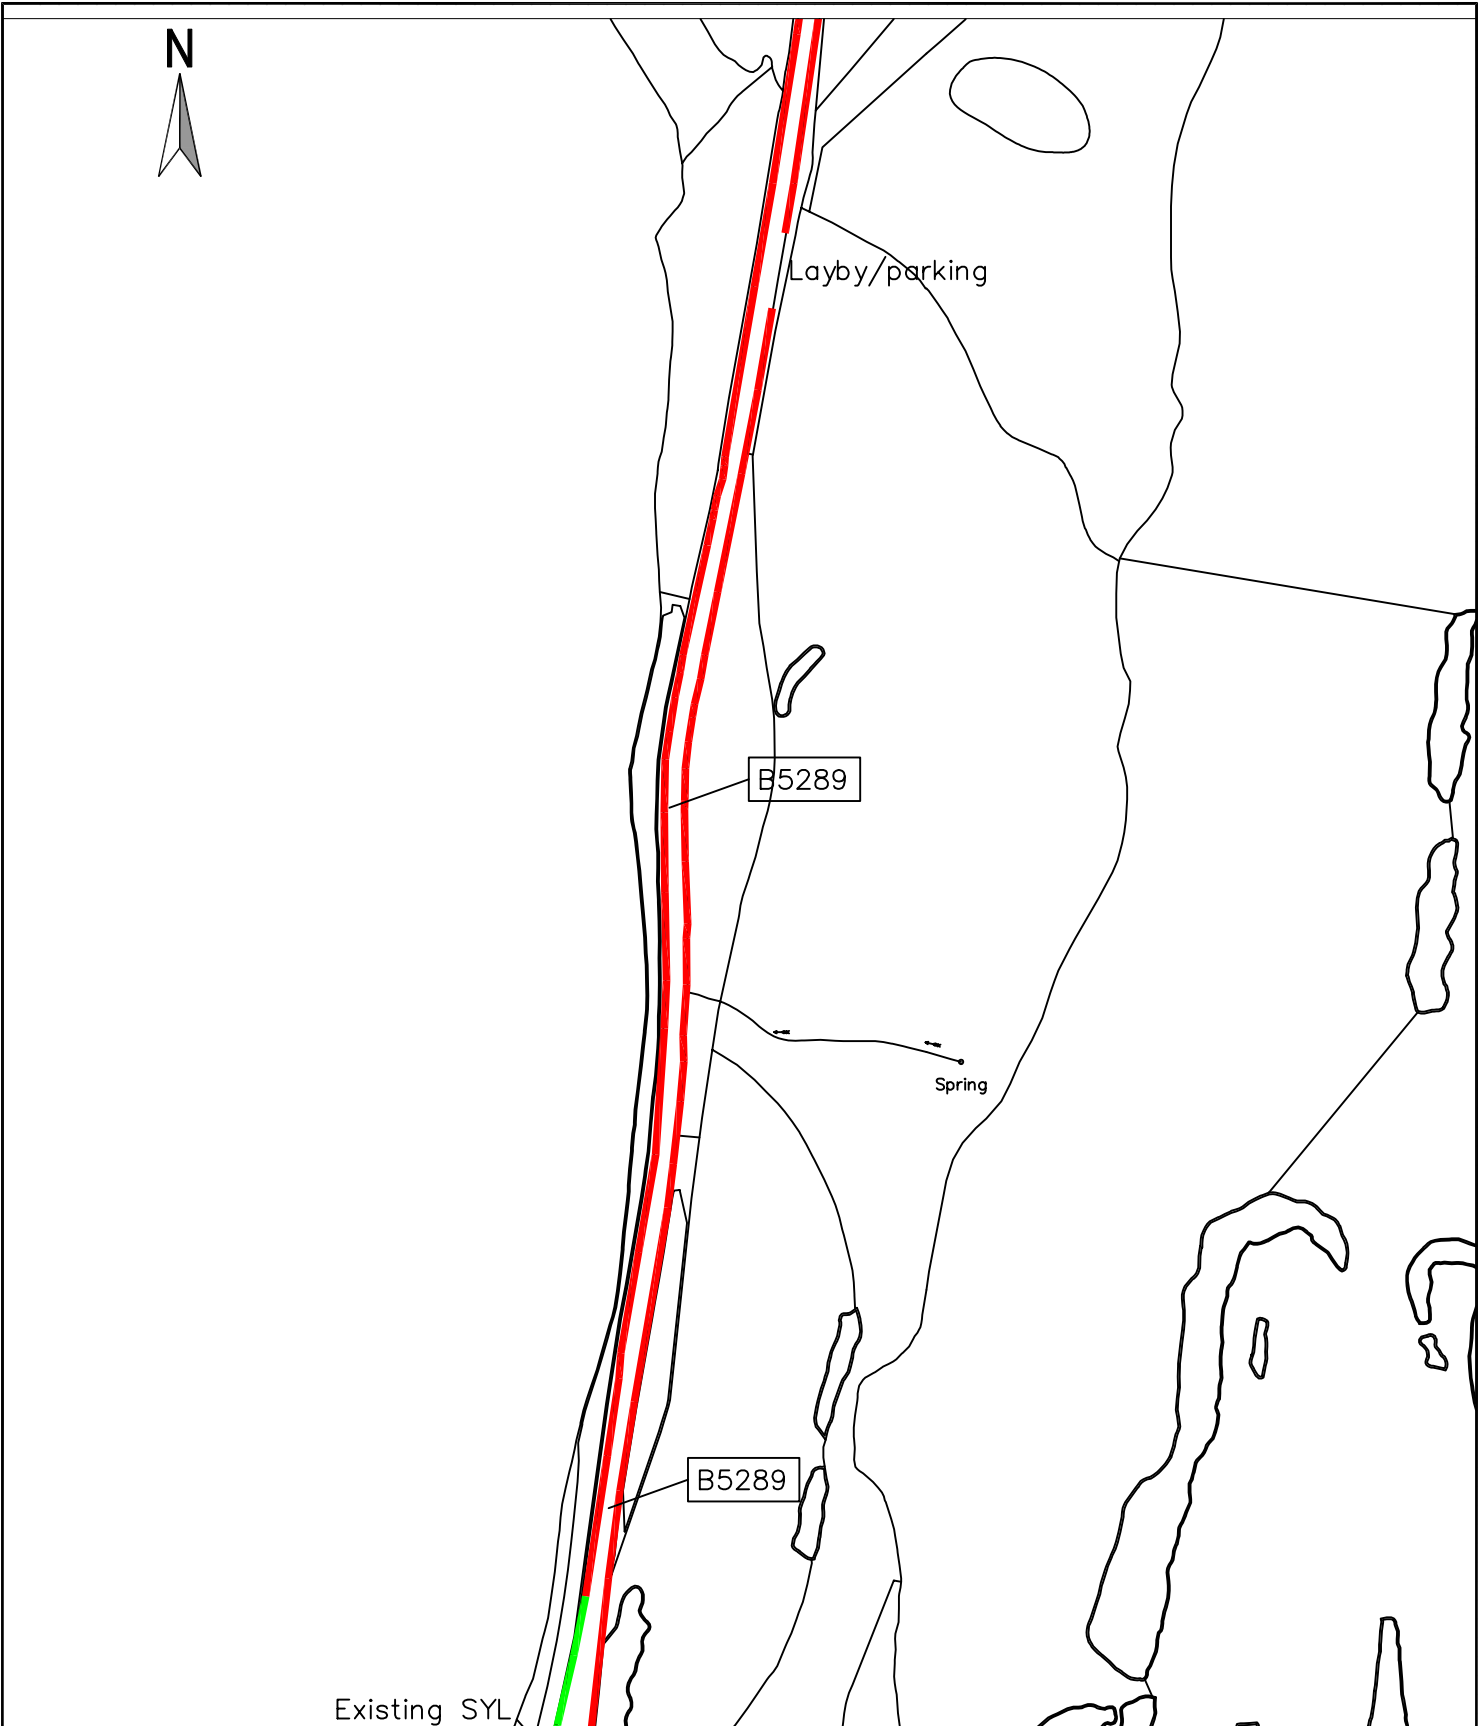

B5289 Borrowdale Road Plan 2

Reproduced from, or based on, Ordnance survey map material with the permission of the Controller of Her Majesty's Stationery Office. (c) Crown Copyright 2006. Licence number 100019596

Drawing No. BVDYL/PNG002.Rev0

Drawn by **PNG** Scale **1:2000** Date **AUG '22**

- KEY:**
-  Double yellow lines (no waiting at any time)
 -  Existing single yellow line (no waiting Good Friday – 31st October 7am–7pm)

Drawing No. BVDYL/PNG003.Rev0

Drawn by PNG Scale 1:2000 Date AUG '22

- KEY:**
-  Double yellow lines (no waiting at any time)
 -  Existing single yellow line (no waiting Good Friday – 31st October 7am–7pm)