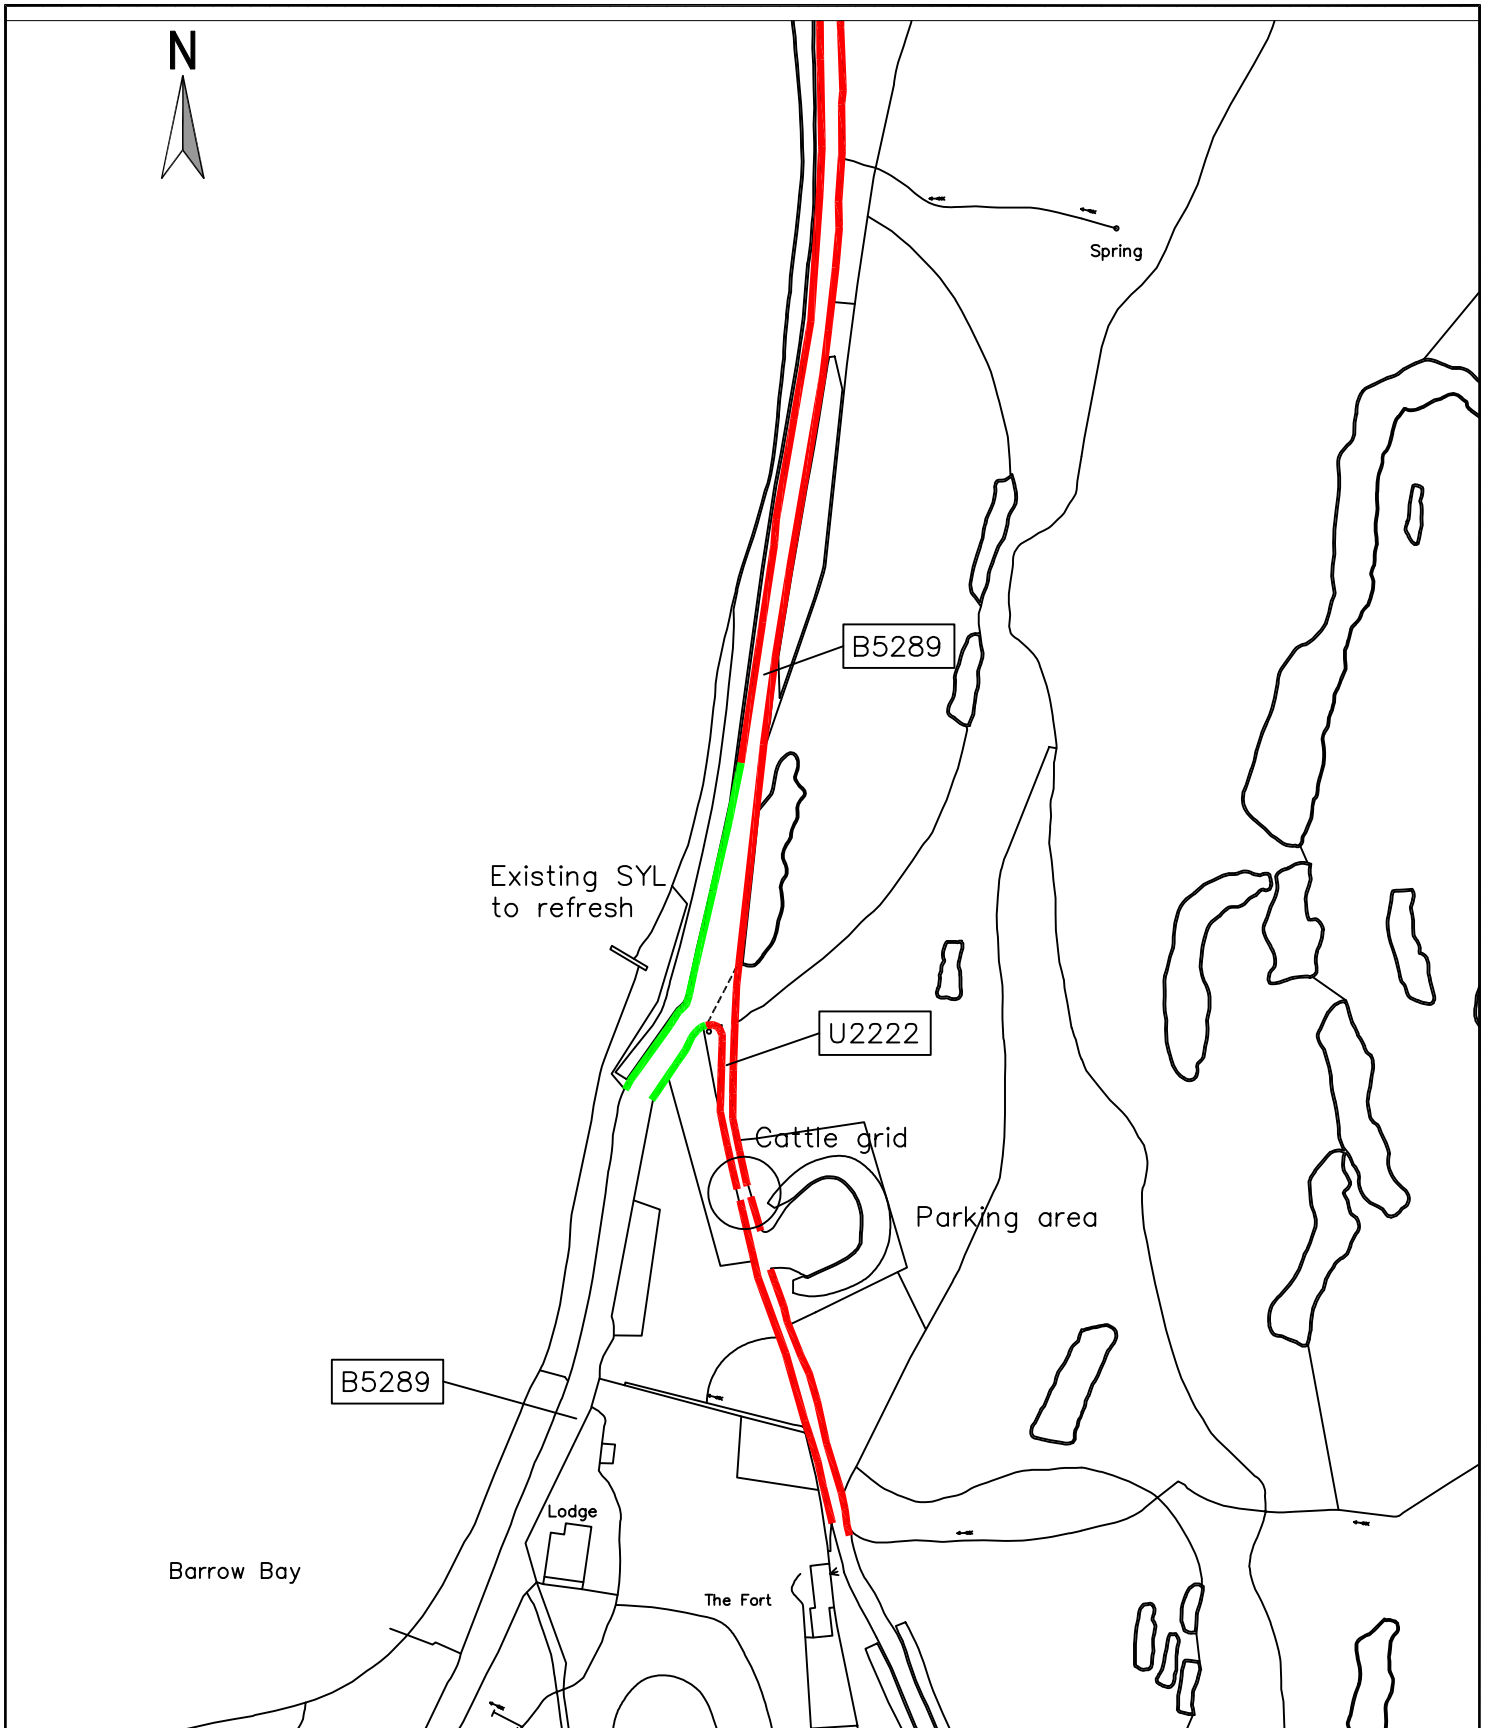

B5289 Borrowdale Road Plan 2

Reproduced from, or based on, Ordnance survey map material with the permission of the Controller of Her Majesty's Stationery Office. (c) Crown Copyright 2006. Licence number 100019596

Drawing No. BVDYL/PNG002.Rev0

Drawn by **PNG** Scale **1:2000** Date **AUG '22**

- KEY:**
-  Double yellow lines (no waiting at any time)
 -  Existing single yellow line (no waiting Good Friday – 31st October 7am–7pm)

Drawing No. BVDYL/PNG003.Rev0

Drawn by PNG Scale 1:2000 Date AUG '22

- KEY:**
-  Double yellow lines (no waiting at any time)
 -  Existing single yellow line (no waiting Good Friday – 31st October 7am–7pm)