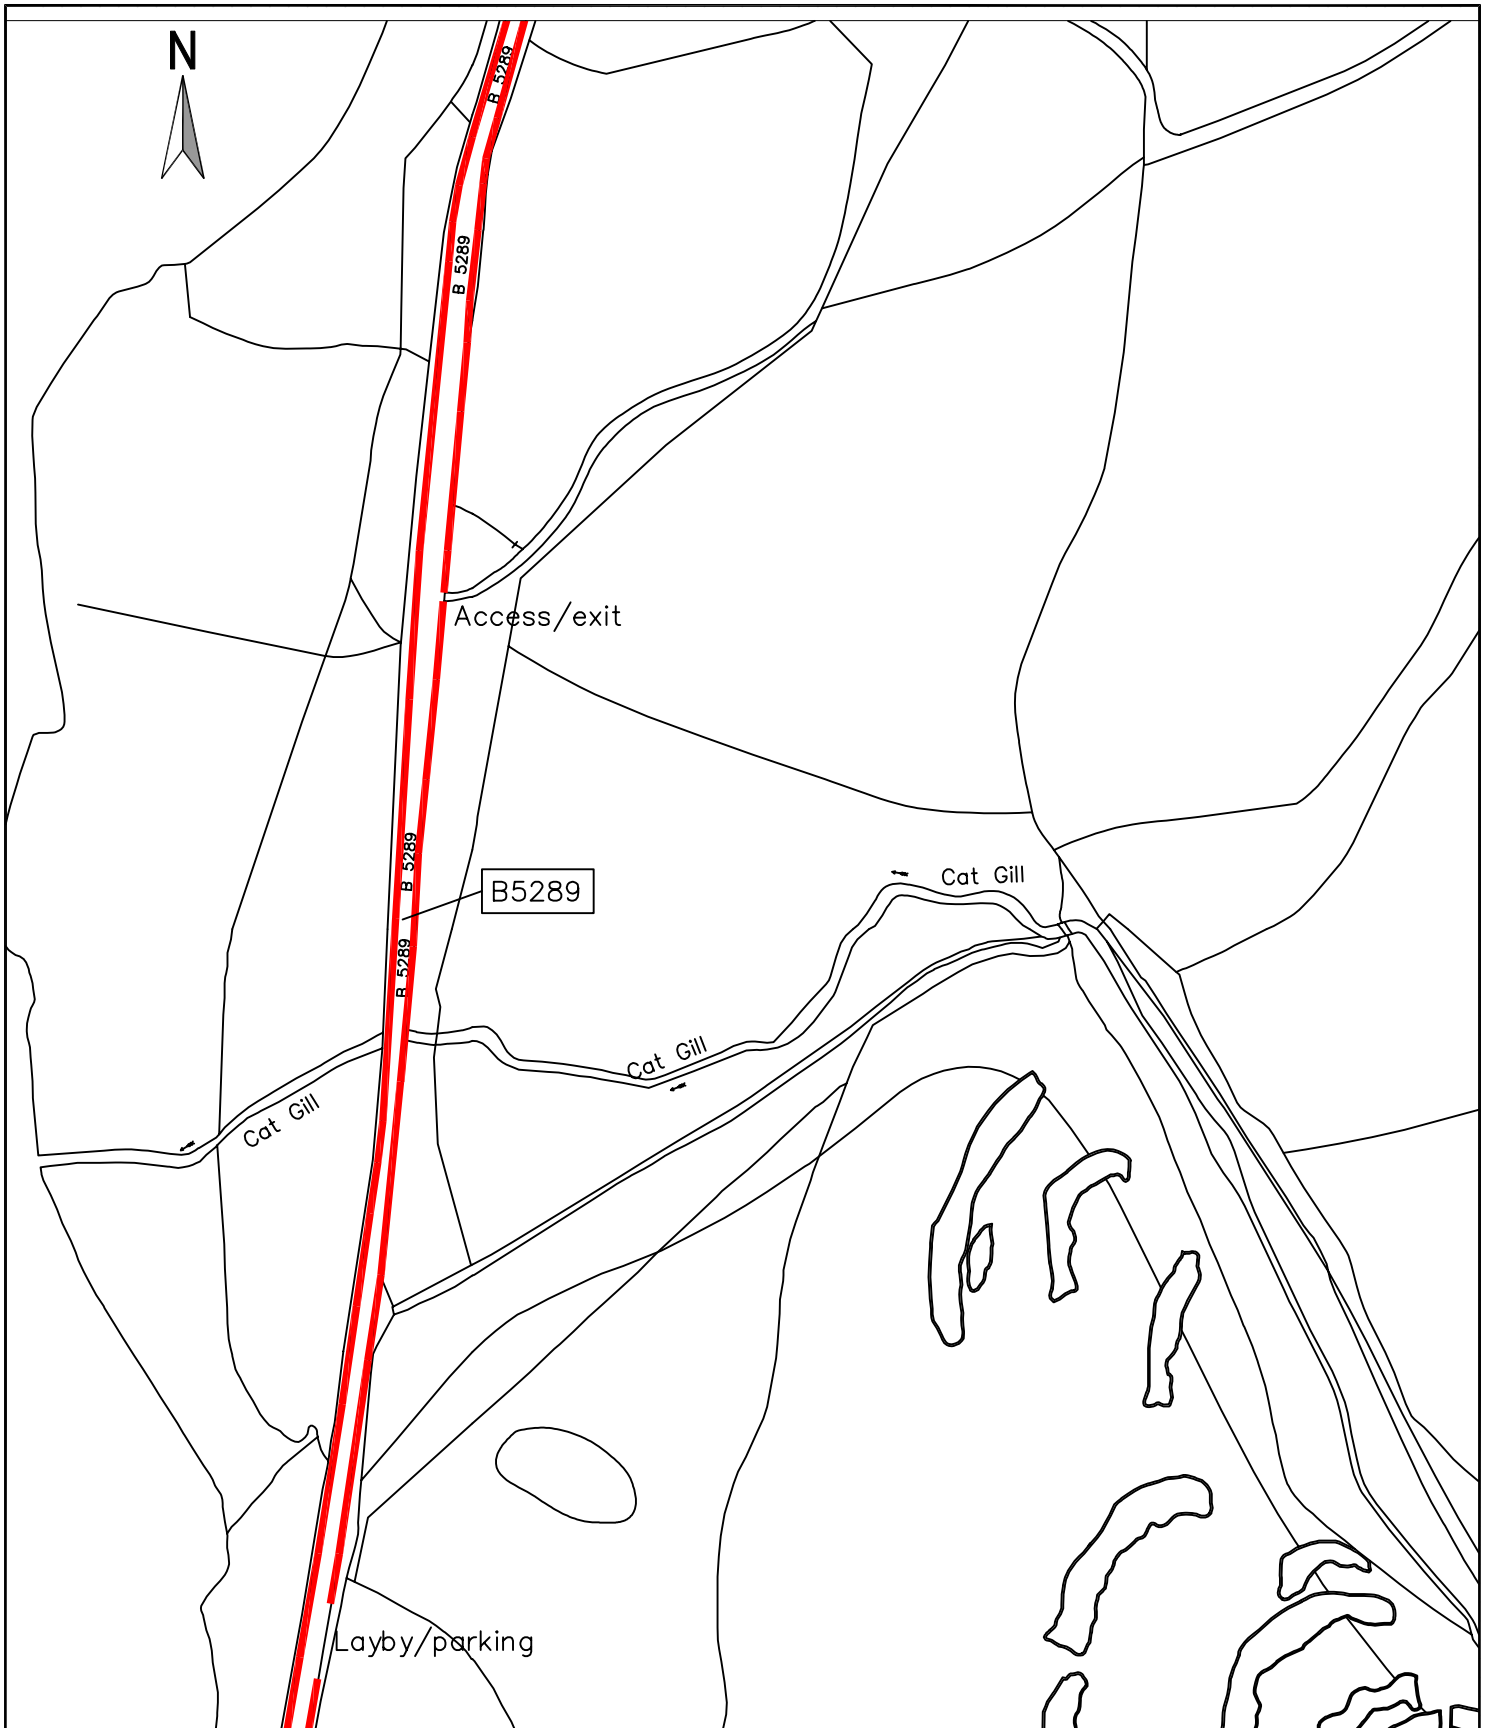

KEY: Double yellow lines (no waiting at any time)

Parkhouse Building, Kingmoor Business Park
CARLISLE, Cumbria, CA6 4SJ, Tel. 01228 673030

B5289 Borrowdale Road Plan 2

Reproduced from, or based on, Ordnance survey map material with the permission of the Controller of Her Majesty's Stationery Office. (c) Crown Copyright 2006. Licence number 100019596

Drawing No. BVDYL/PNG002.Rev0

Drawn by **PNG** Scale **1:2000** Date **AUG '22**