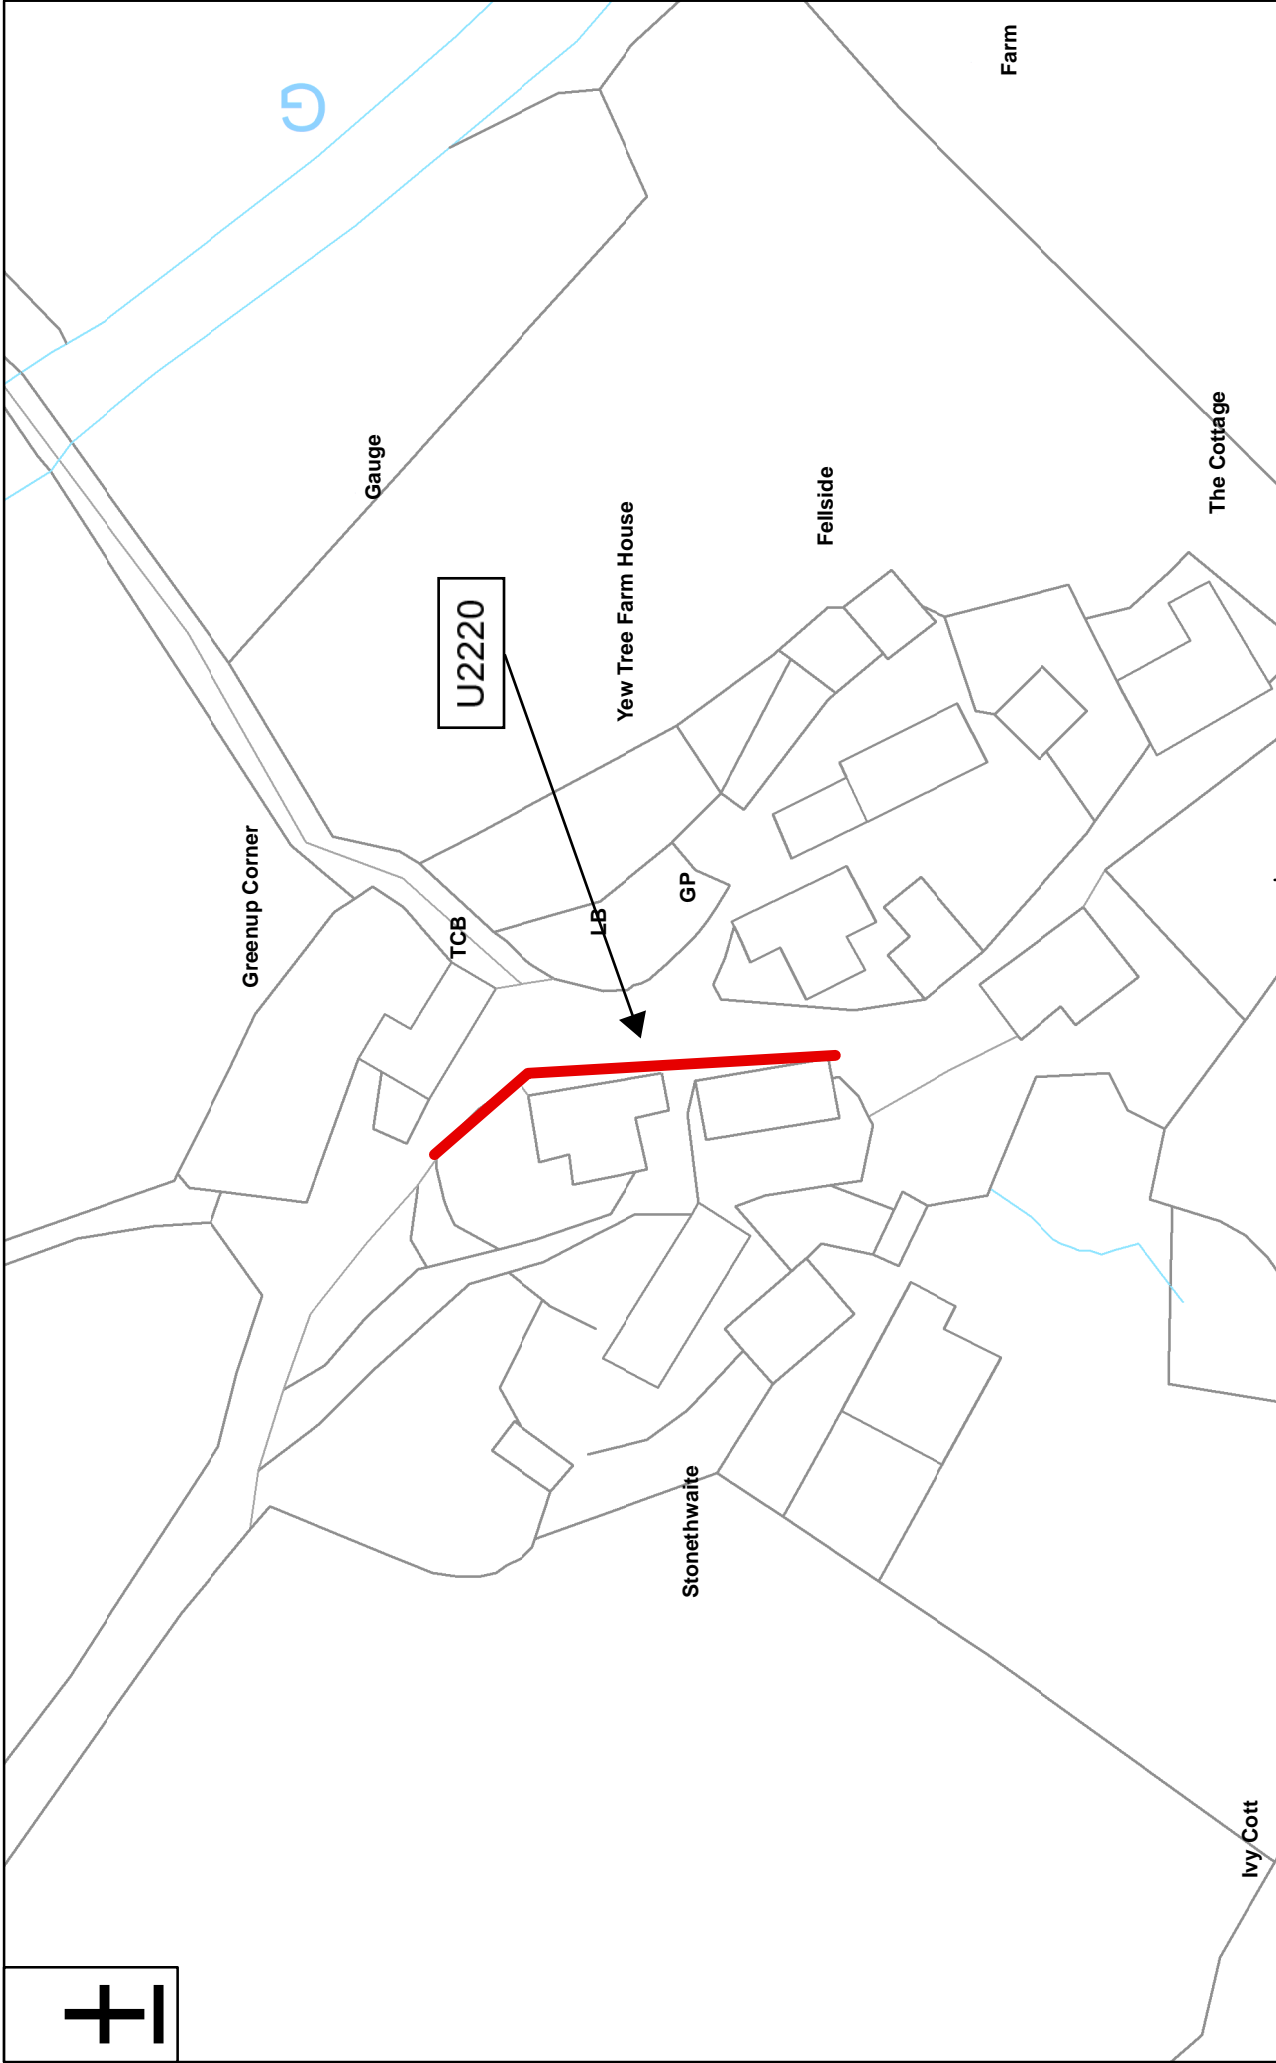

Highways Depot,  
Joseph Noble Road,  
Lilypoll Industrial Estate,  
Workington CA14 4JH

**Cumberland Council**

Drawing No: **KTRO23/SDYL/PNG001.Rev0**

Drawn By: PNG      Scale: NTS      Date: JULY 2023

**U2220 STONETHWAITE**

**LOCATION 1**

**KEY:**

**—** **No waiting at any time**

**Grid Ref: 325998/513934**

This produce includes mapping data licensed from Ordnance Survey. (C) Crown Copyright 2006. License Number 100019596

U2220

<p>Grid Ref: 326231/513772</p> <p>This produce includes mapping data licensed from Ordnance Survey. (C) Crown Copyright 2006. License Number 100019596</p>	<p><b>KEY:</b></p> <p><span style="display: inline-block; width: 15px; height: 10px; background-color: red; margin-right: 5px;"></span> <b>No waiting at any time</b></p>	<p>U2220 STONETHWAITE</p> <p>LOCATION 2</p>	<p>Highways Depot, Joseph Noble Road, Lillyhall Industrial Estate, Workington CA14 4JH</p> <p> <b>Cumberland Council</b></p>
<p>Drawing No: <b>KTRO23/SDYL/PNG002.Rev0</b></p>		<p>Drawn By: PNG</p> <p>Scale: NTS</p>	<p>JULY 2023</p>