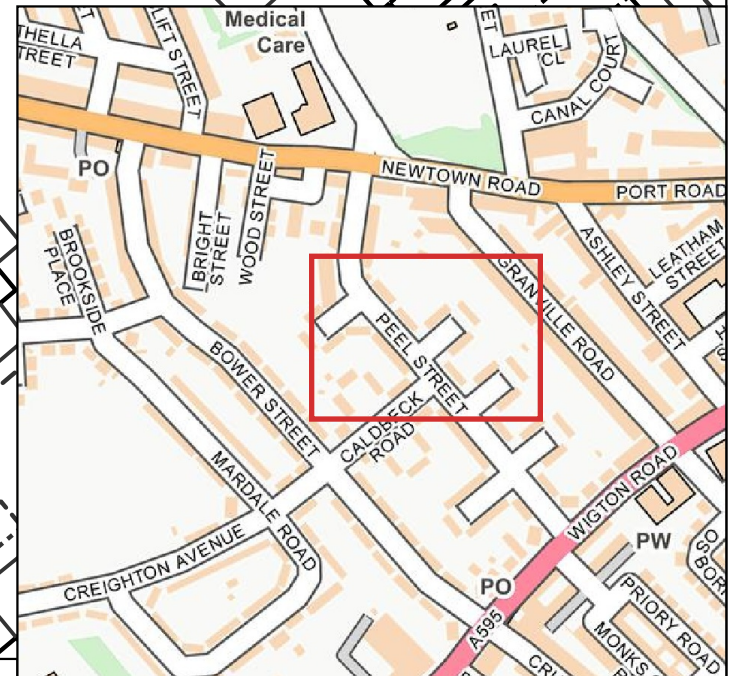

Cumberland Council

Allotment Gardens

Key:

Proposed Disc Parking Restrictions

Mon-Fri 8am to 8pm

Saturday 8am to 6pm

2 Hours No return within 1 hour

TTRO Extents

Carlisle Traffic Regulation Order Review
Proposal No.11
Peel Street

Created by: K.Wilkinson
Created on: 18/12/2024
Scale: Not to scale

Parkhouse Building,
Baron Way,
Kingmoor Business Park,
Carlisle, CA6 4SJ.

Created by: K.Wilkinson
Created on: 18/12/2024
Scale: Not to scale