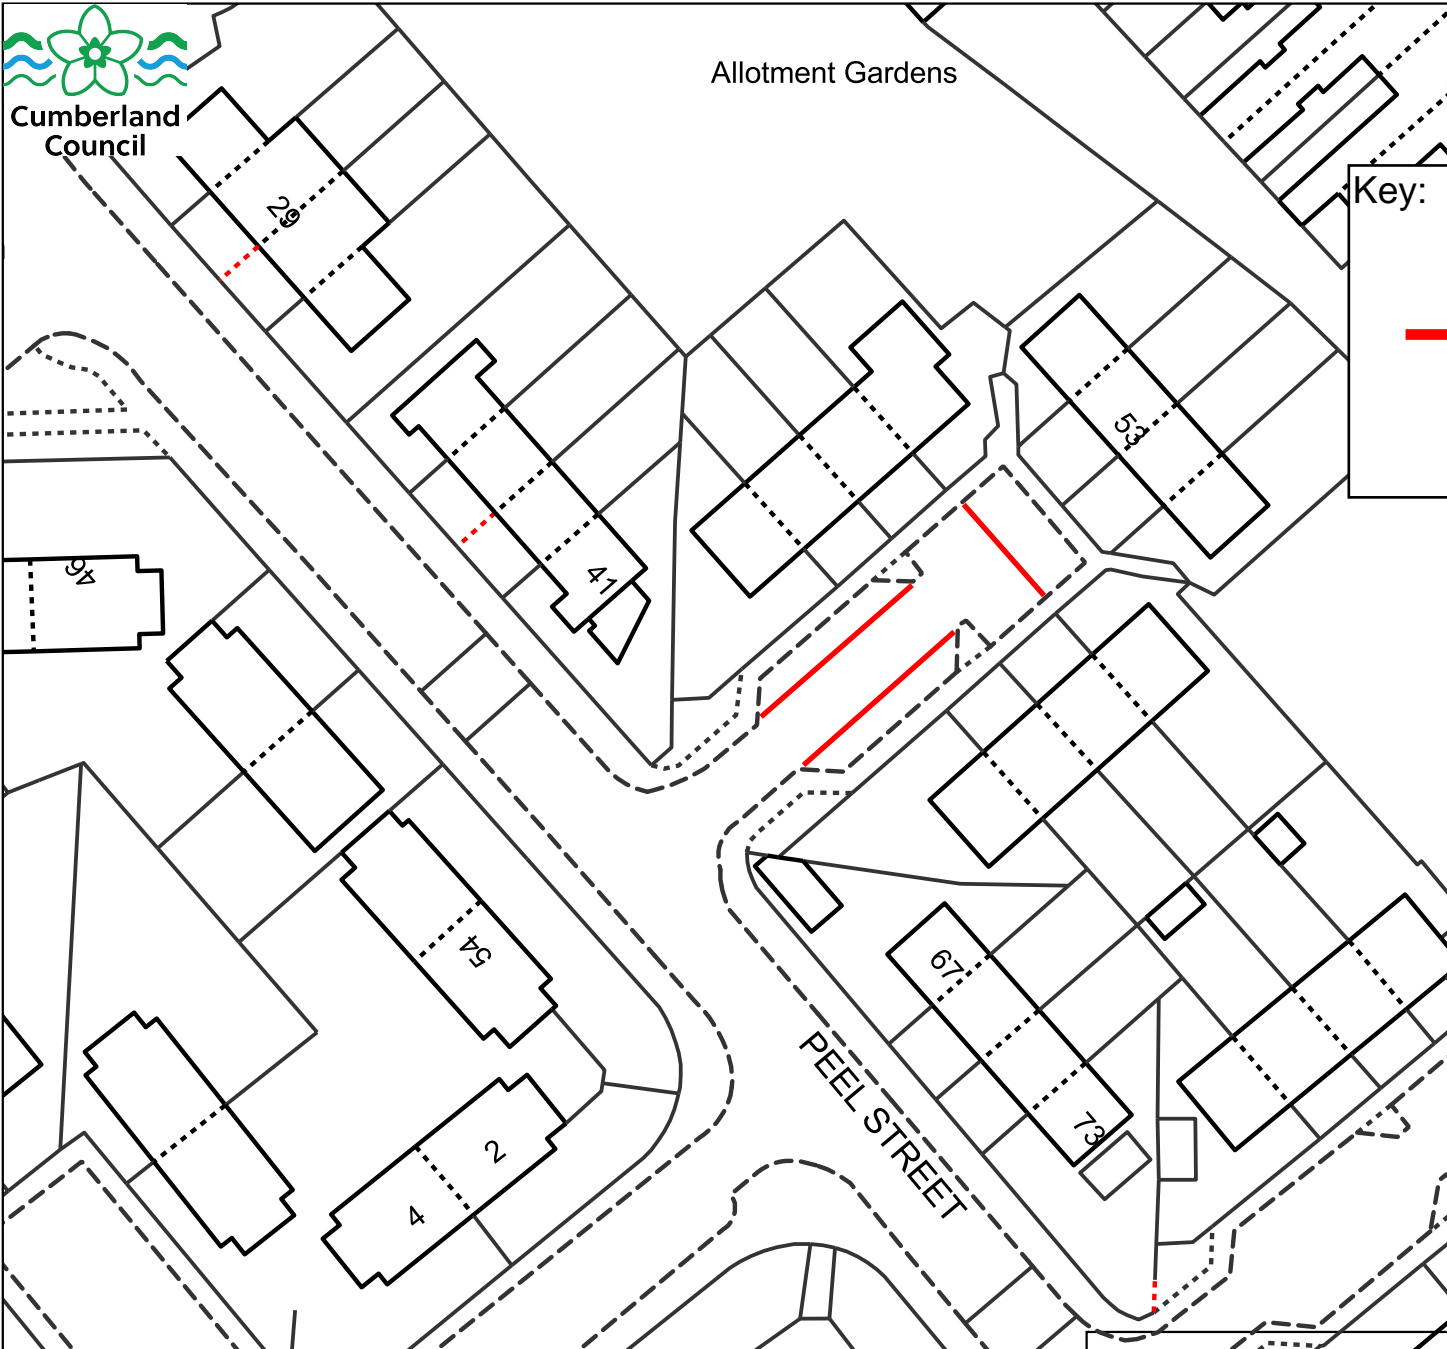

Cumberland Council

Allotment Gardens

Key:

 Proposed Disc Parking Restrictions

Mon-Fri 8am to 8pm

Saturday 8am to 6pm

2 Hours No return within 1 hour

TTRO Extents

Carlisle Traffic Regulation Order Review
Proposal No.11
Peel Street

Created by: K.Wilkinson
Created on: 18/12/2024
Scale: Not to scale

Parkhouse Building,
Baron Way,
Kingmoor Business Park,
Carlisle, CA6 4SJ.

Created by: K.Wilkinson
Created on: 18/12/2024
Scale: Not to scale