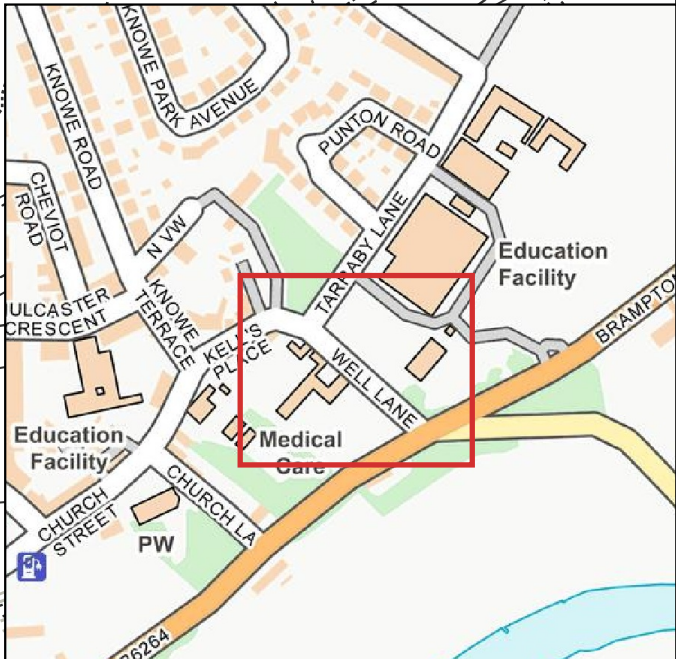

Key:

 Proposed One Way Restriction

	<p>Carlisle Traffic Regulation Order Review Proposal No.13 Well Lane</p>		<p>Created by: K.Wilkinson Created on: 09/01/2025 Scale: Not to scale</p>	<p>Parkhouse Building, Baron Way, Kingmoor Business Park, Carlisle, CA6 4SJ.</p>
--	--	--	---	--