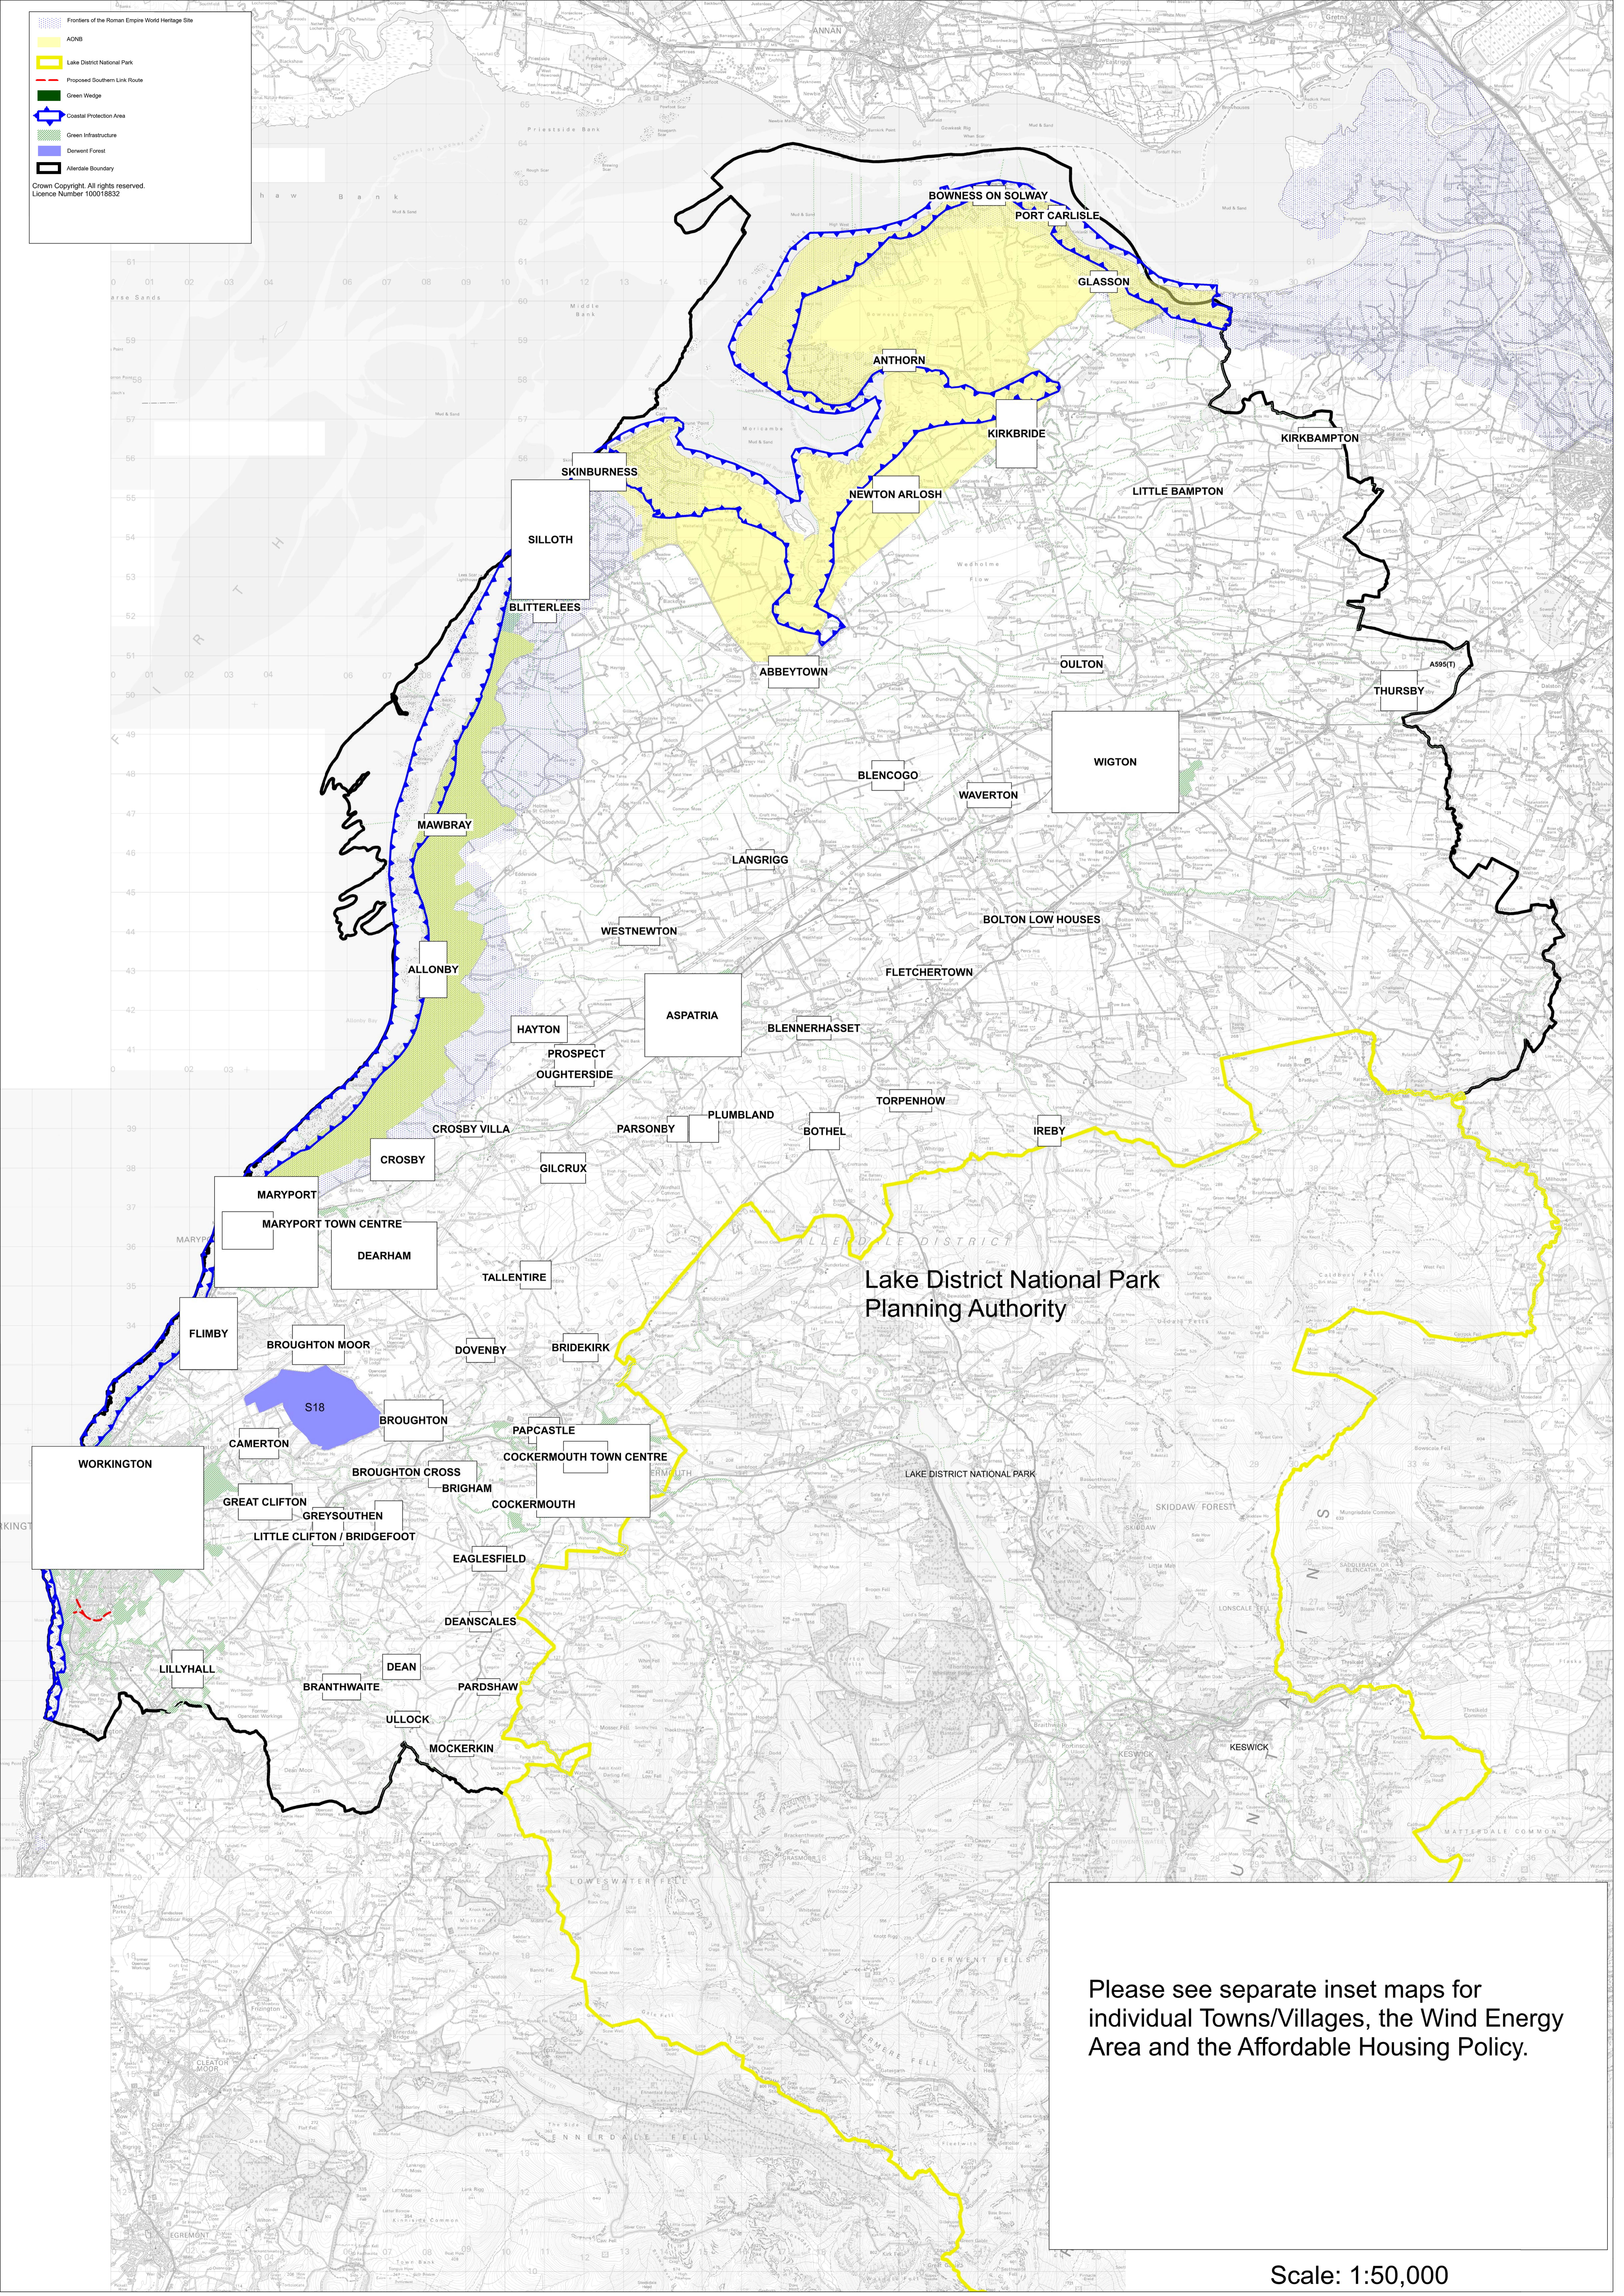

-  Frontiers of the Roman Empire World Heritage Site
-  ACONB
-  Lake District National Park
-  Proposed Southern Link Route
-  Green Wedge
-  Coastal Protection Area
-  Green Infrastructure
-  Derwent Forest
-  Alderley Boundary

Crown Copyright. All rights reserved.
Licence Number 100018832

Lake District National Park
Planning Authority

Please see separate inset maps for individual Towns/Villages, the Wind Energy Area and the Affordable Housing Policy.