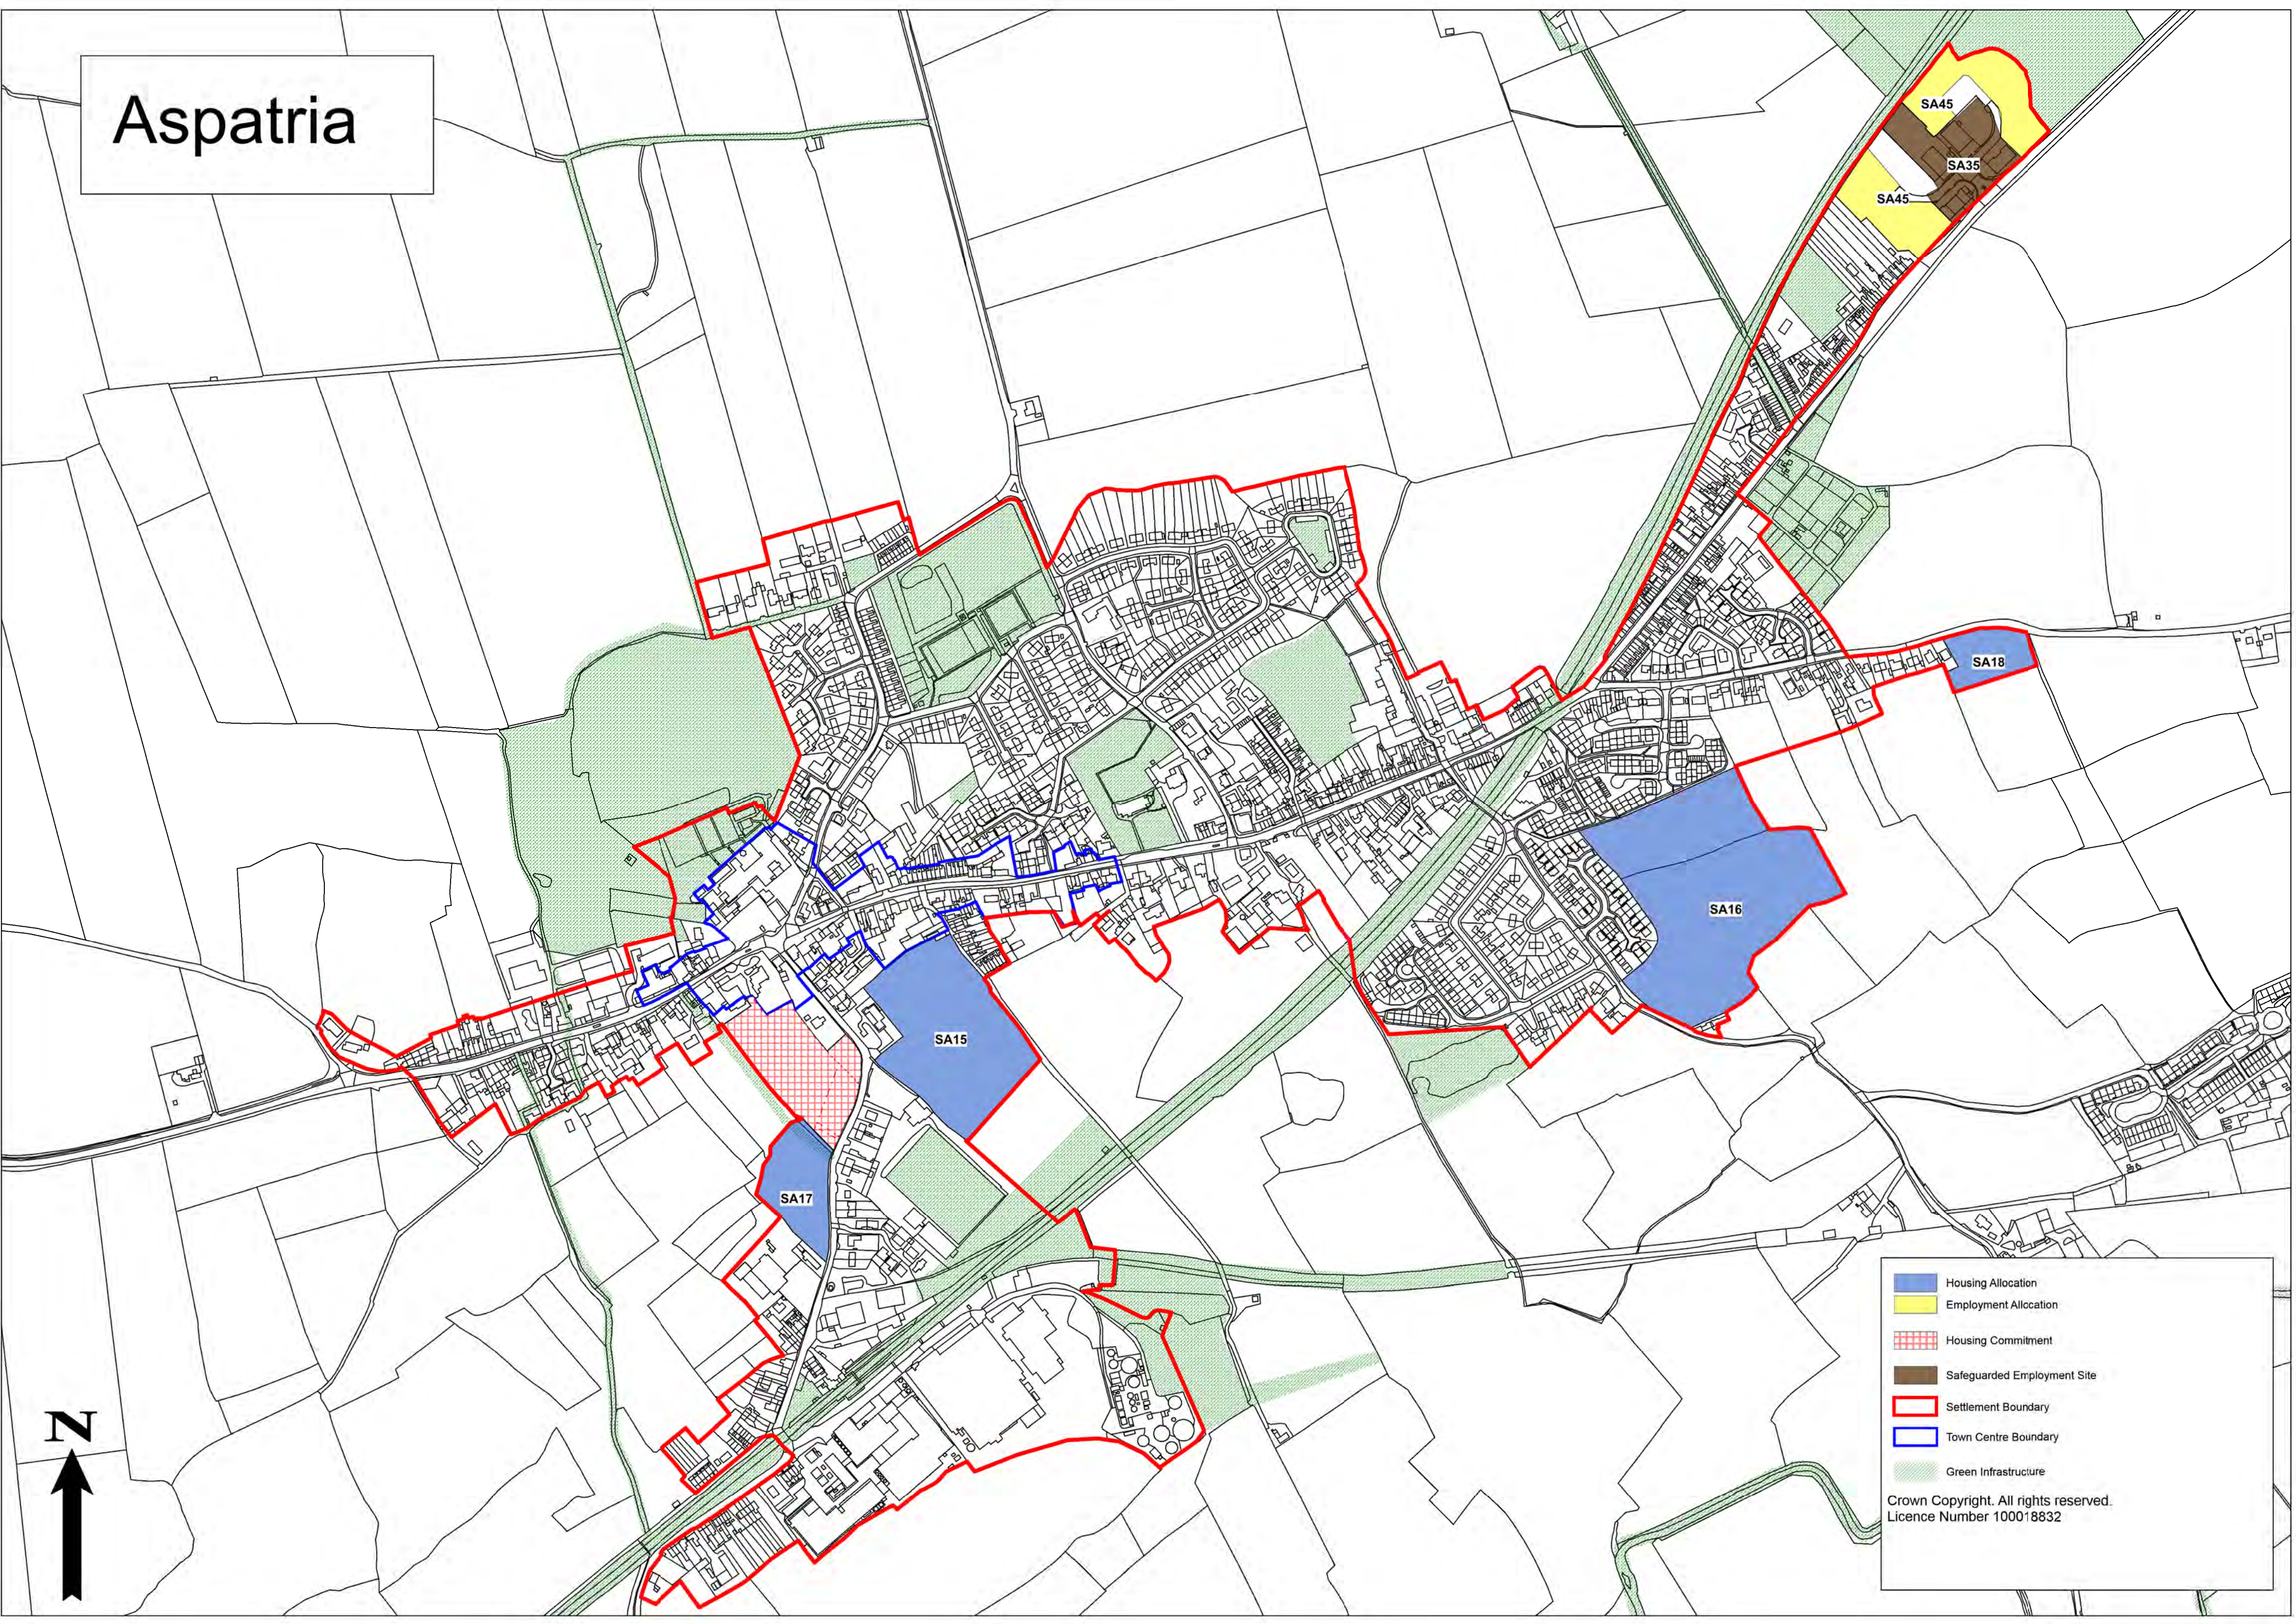

Aspatria

- Housing Allocation
- Employment Allocation
- Housing Commitment
- Safeguarded Employment Site
- Settlement Boundary
- Town Centre Boundary
- Green Infrastructure

Crown Copyright. All rights reserved.
Licence Number 100018832