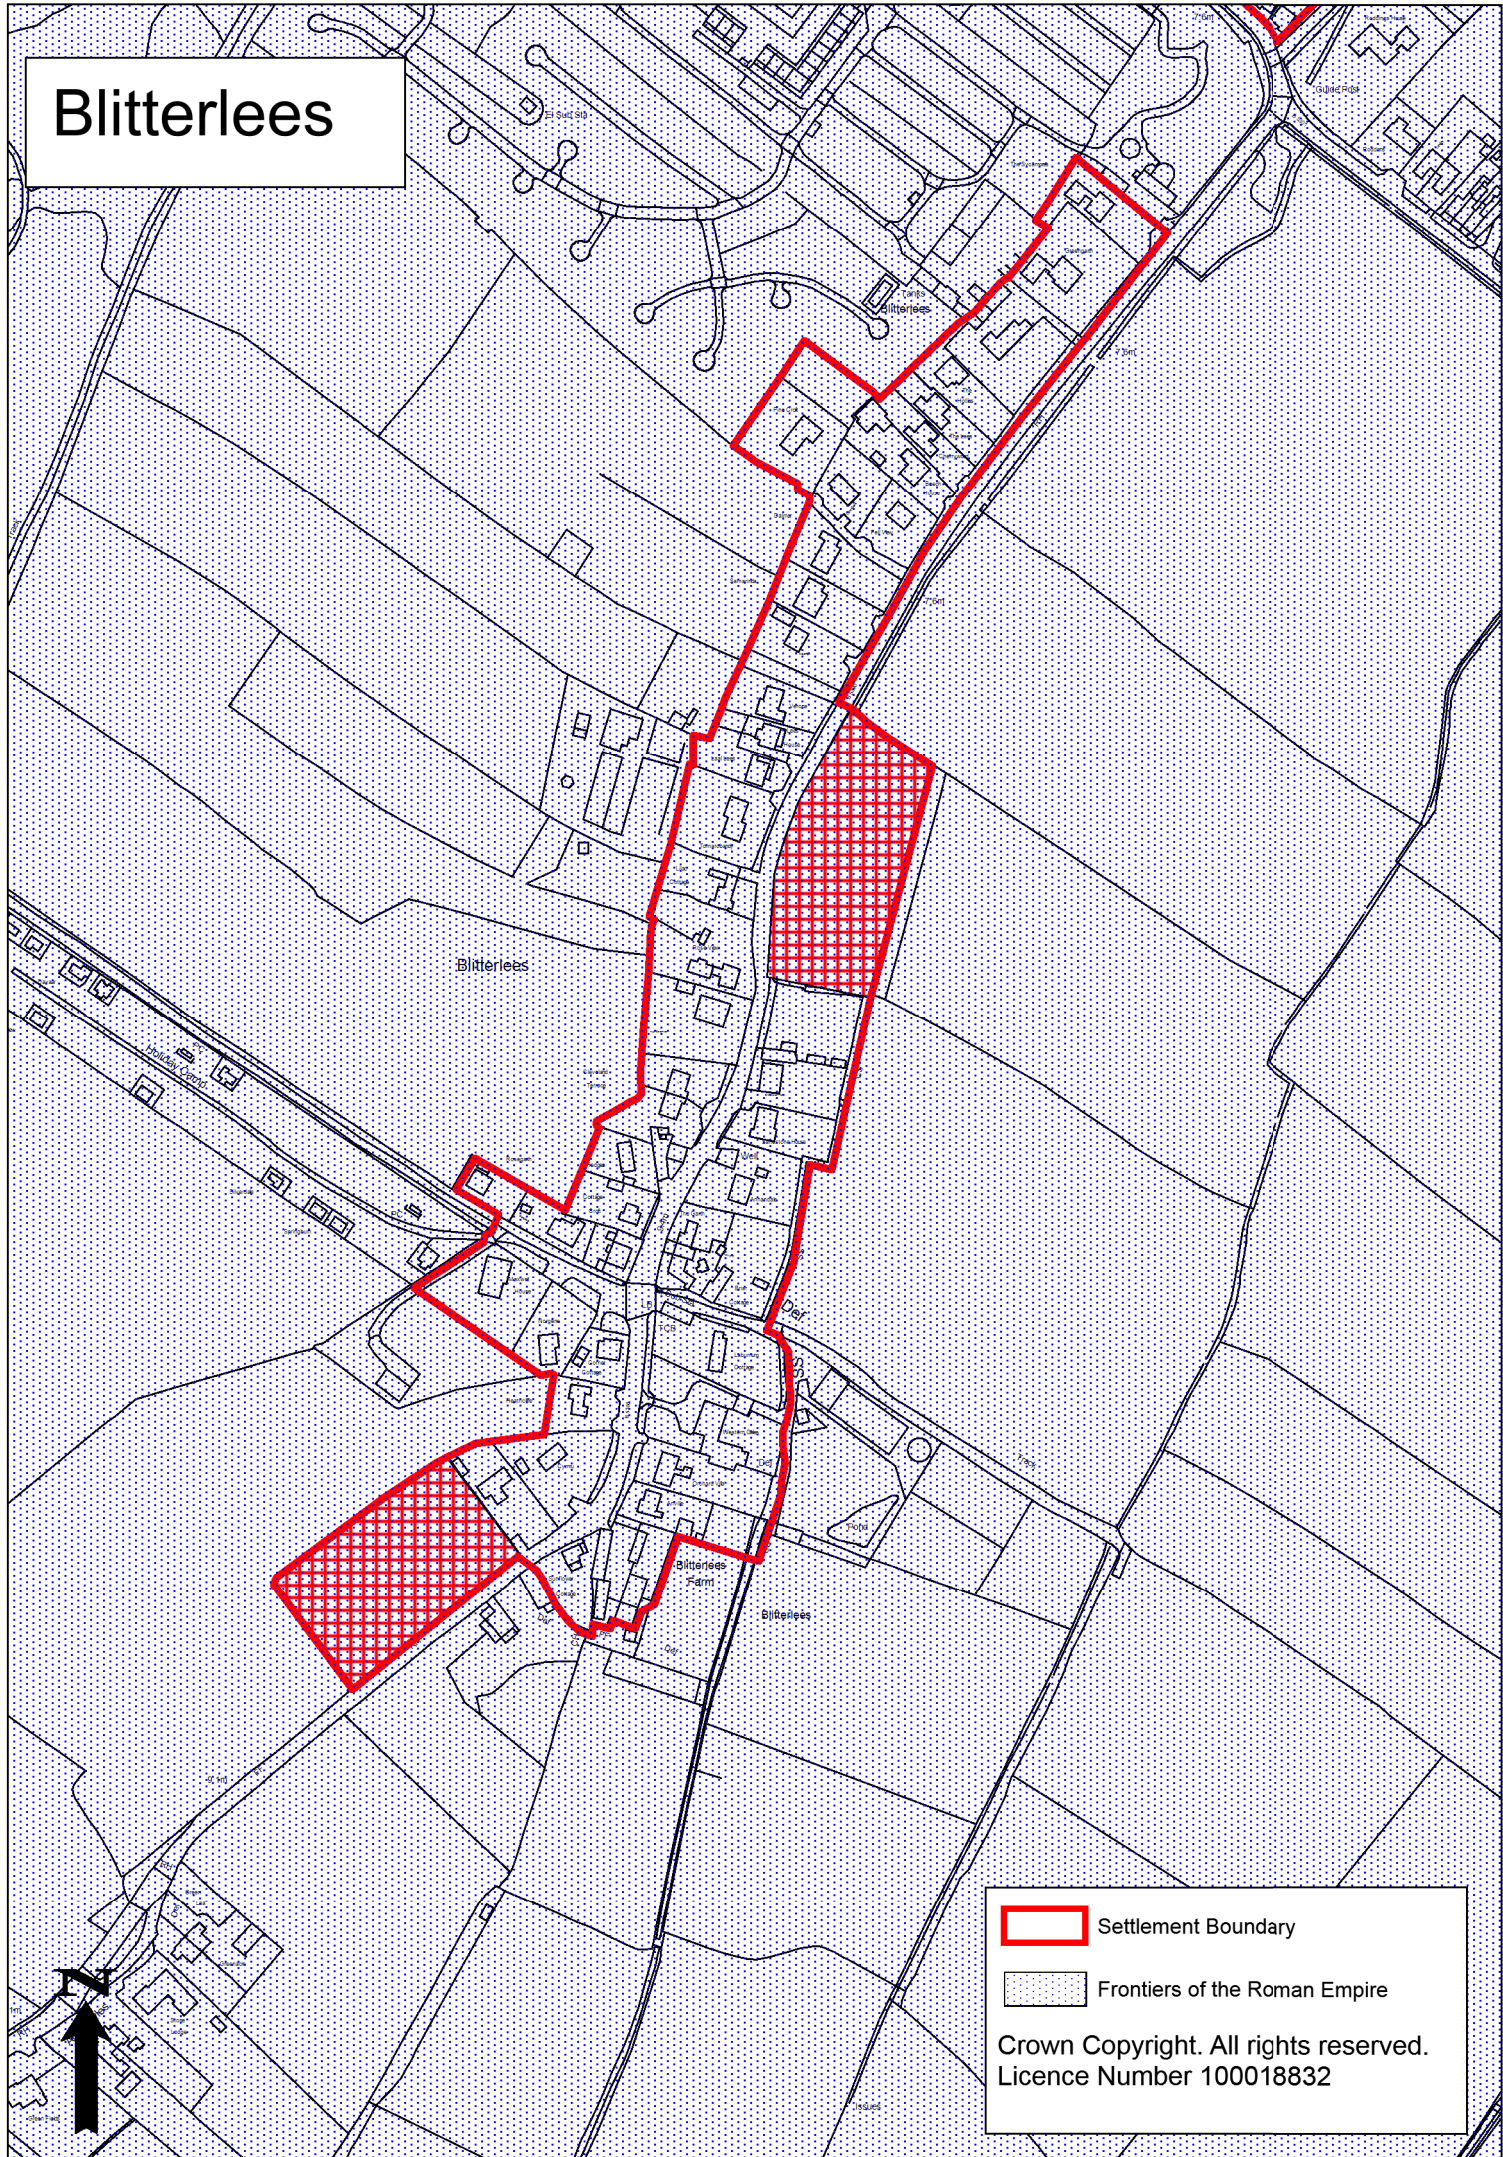

Blitterlees

 Settlement Boundary

 Frontiers of the Roman Empire

Crown Copyright. All rights reserved.
Licence Number 100018832