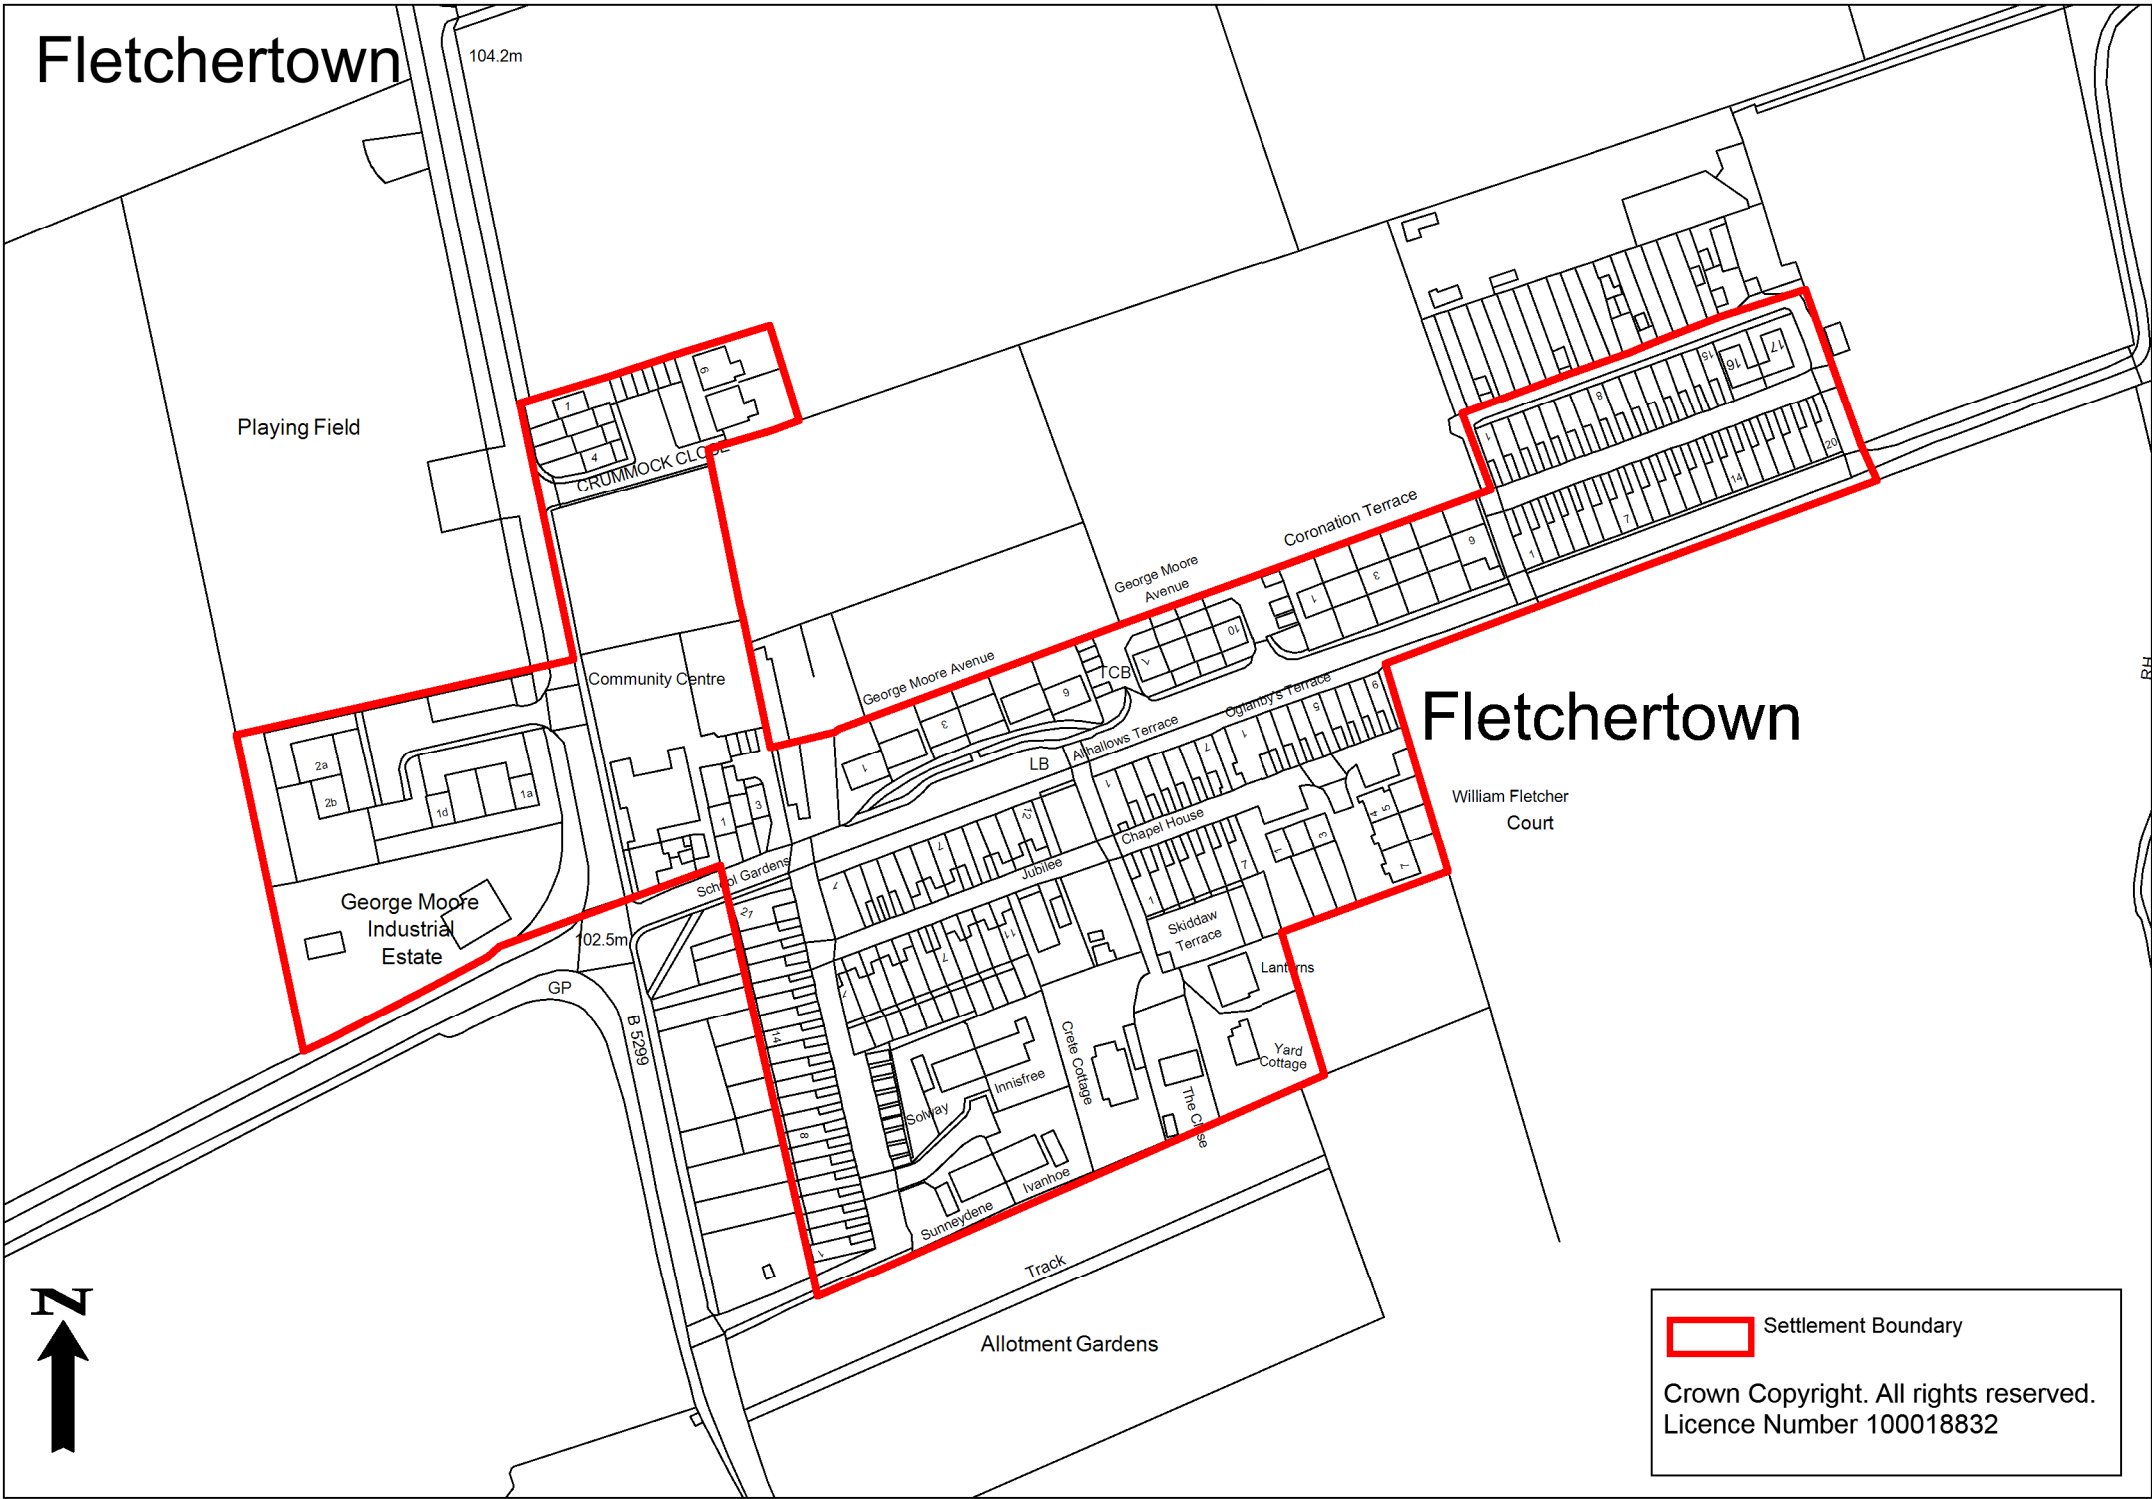

Fletchertown

Playing Field

CRUMMOCK CLOSE

Community Centre

George Moore Industrial Estate

B 5299

George Moore Avenue

George Moore Avenue

Coronation Terrace

Fletchertown

William Fletcher Court

School Gardens

LB

Alhallows Terrace

Cyranoy's Terrace

Chapel House

Ivanhos

Track

Allotment Gardens

 Settlement Boundary

Crown Copyright. All rights reserved.
Licence Number 100018832