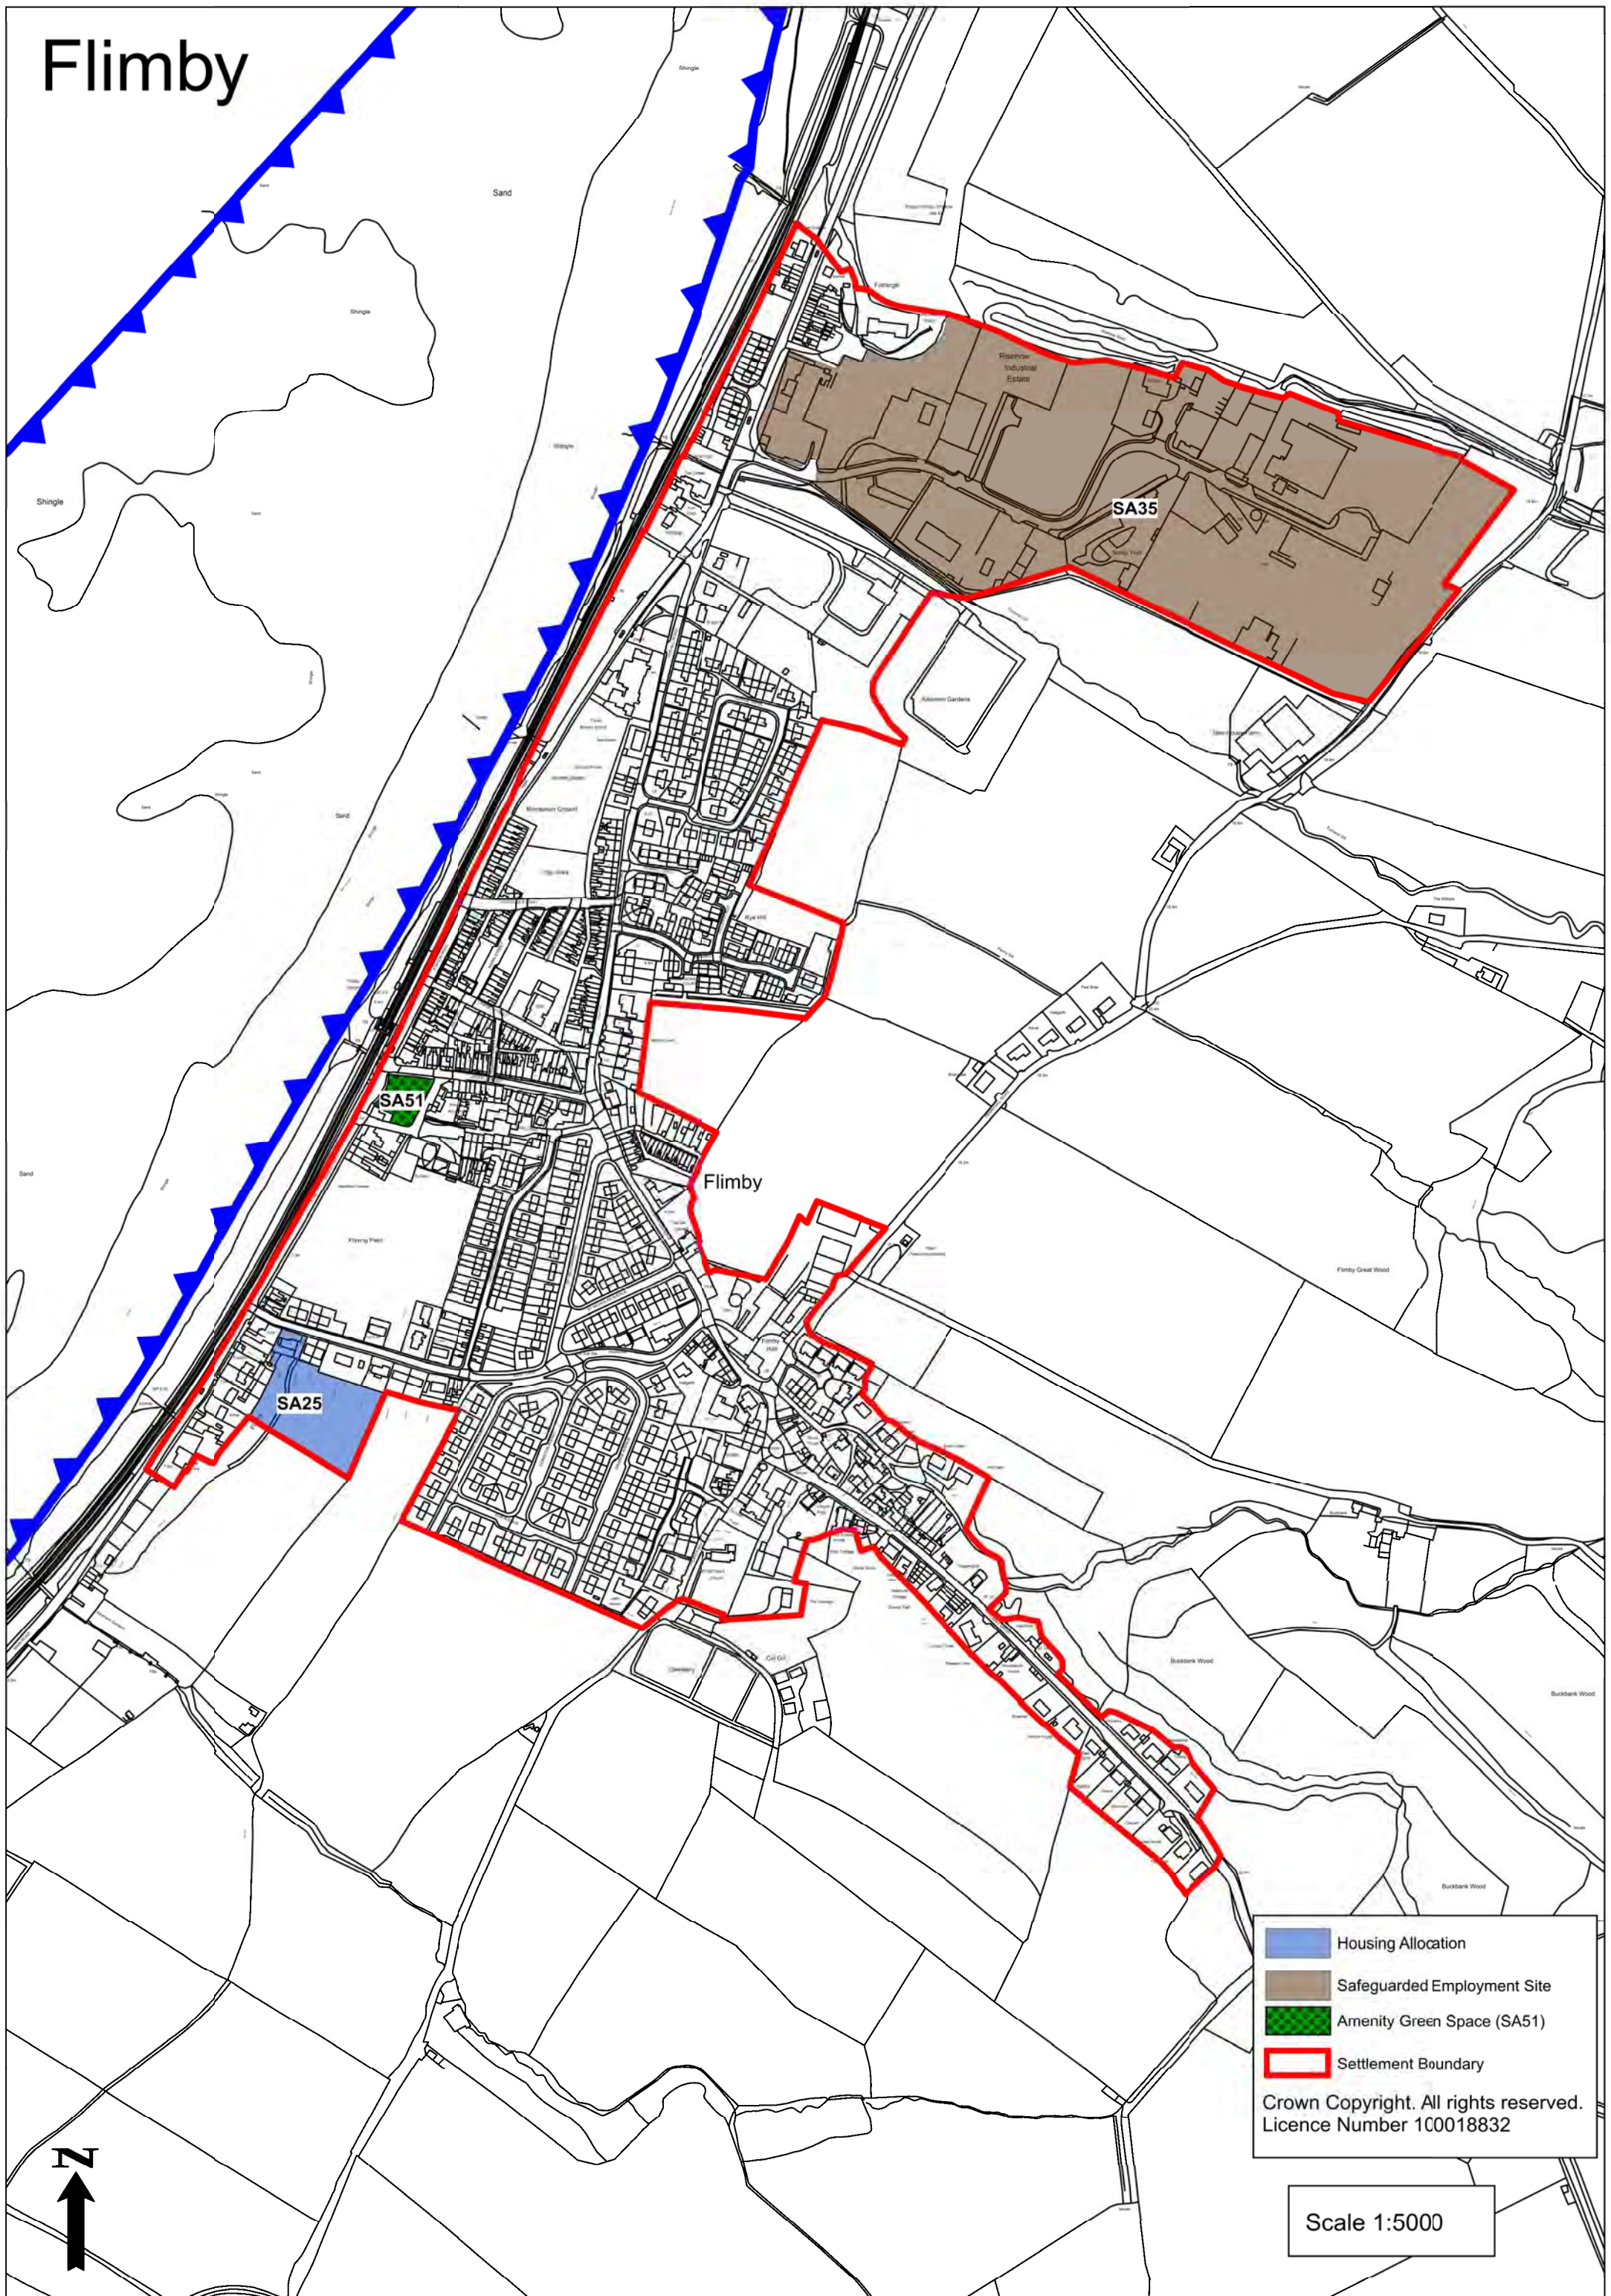

Flimby

Legend:

- Housing Allocation
- Safeguarded Employment Site
- Amenity Green Space (SA51)
- Settlement Boundary

Crown Copyright. All rights reserved.
Licence Number 100018832

Scale 1:5000