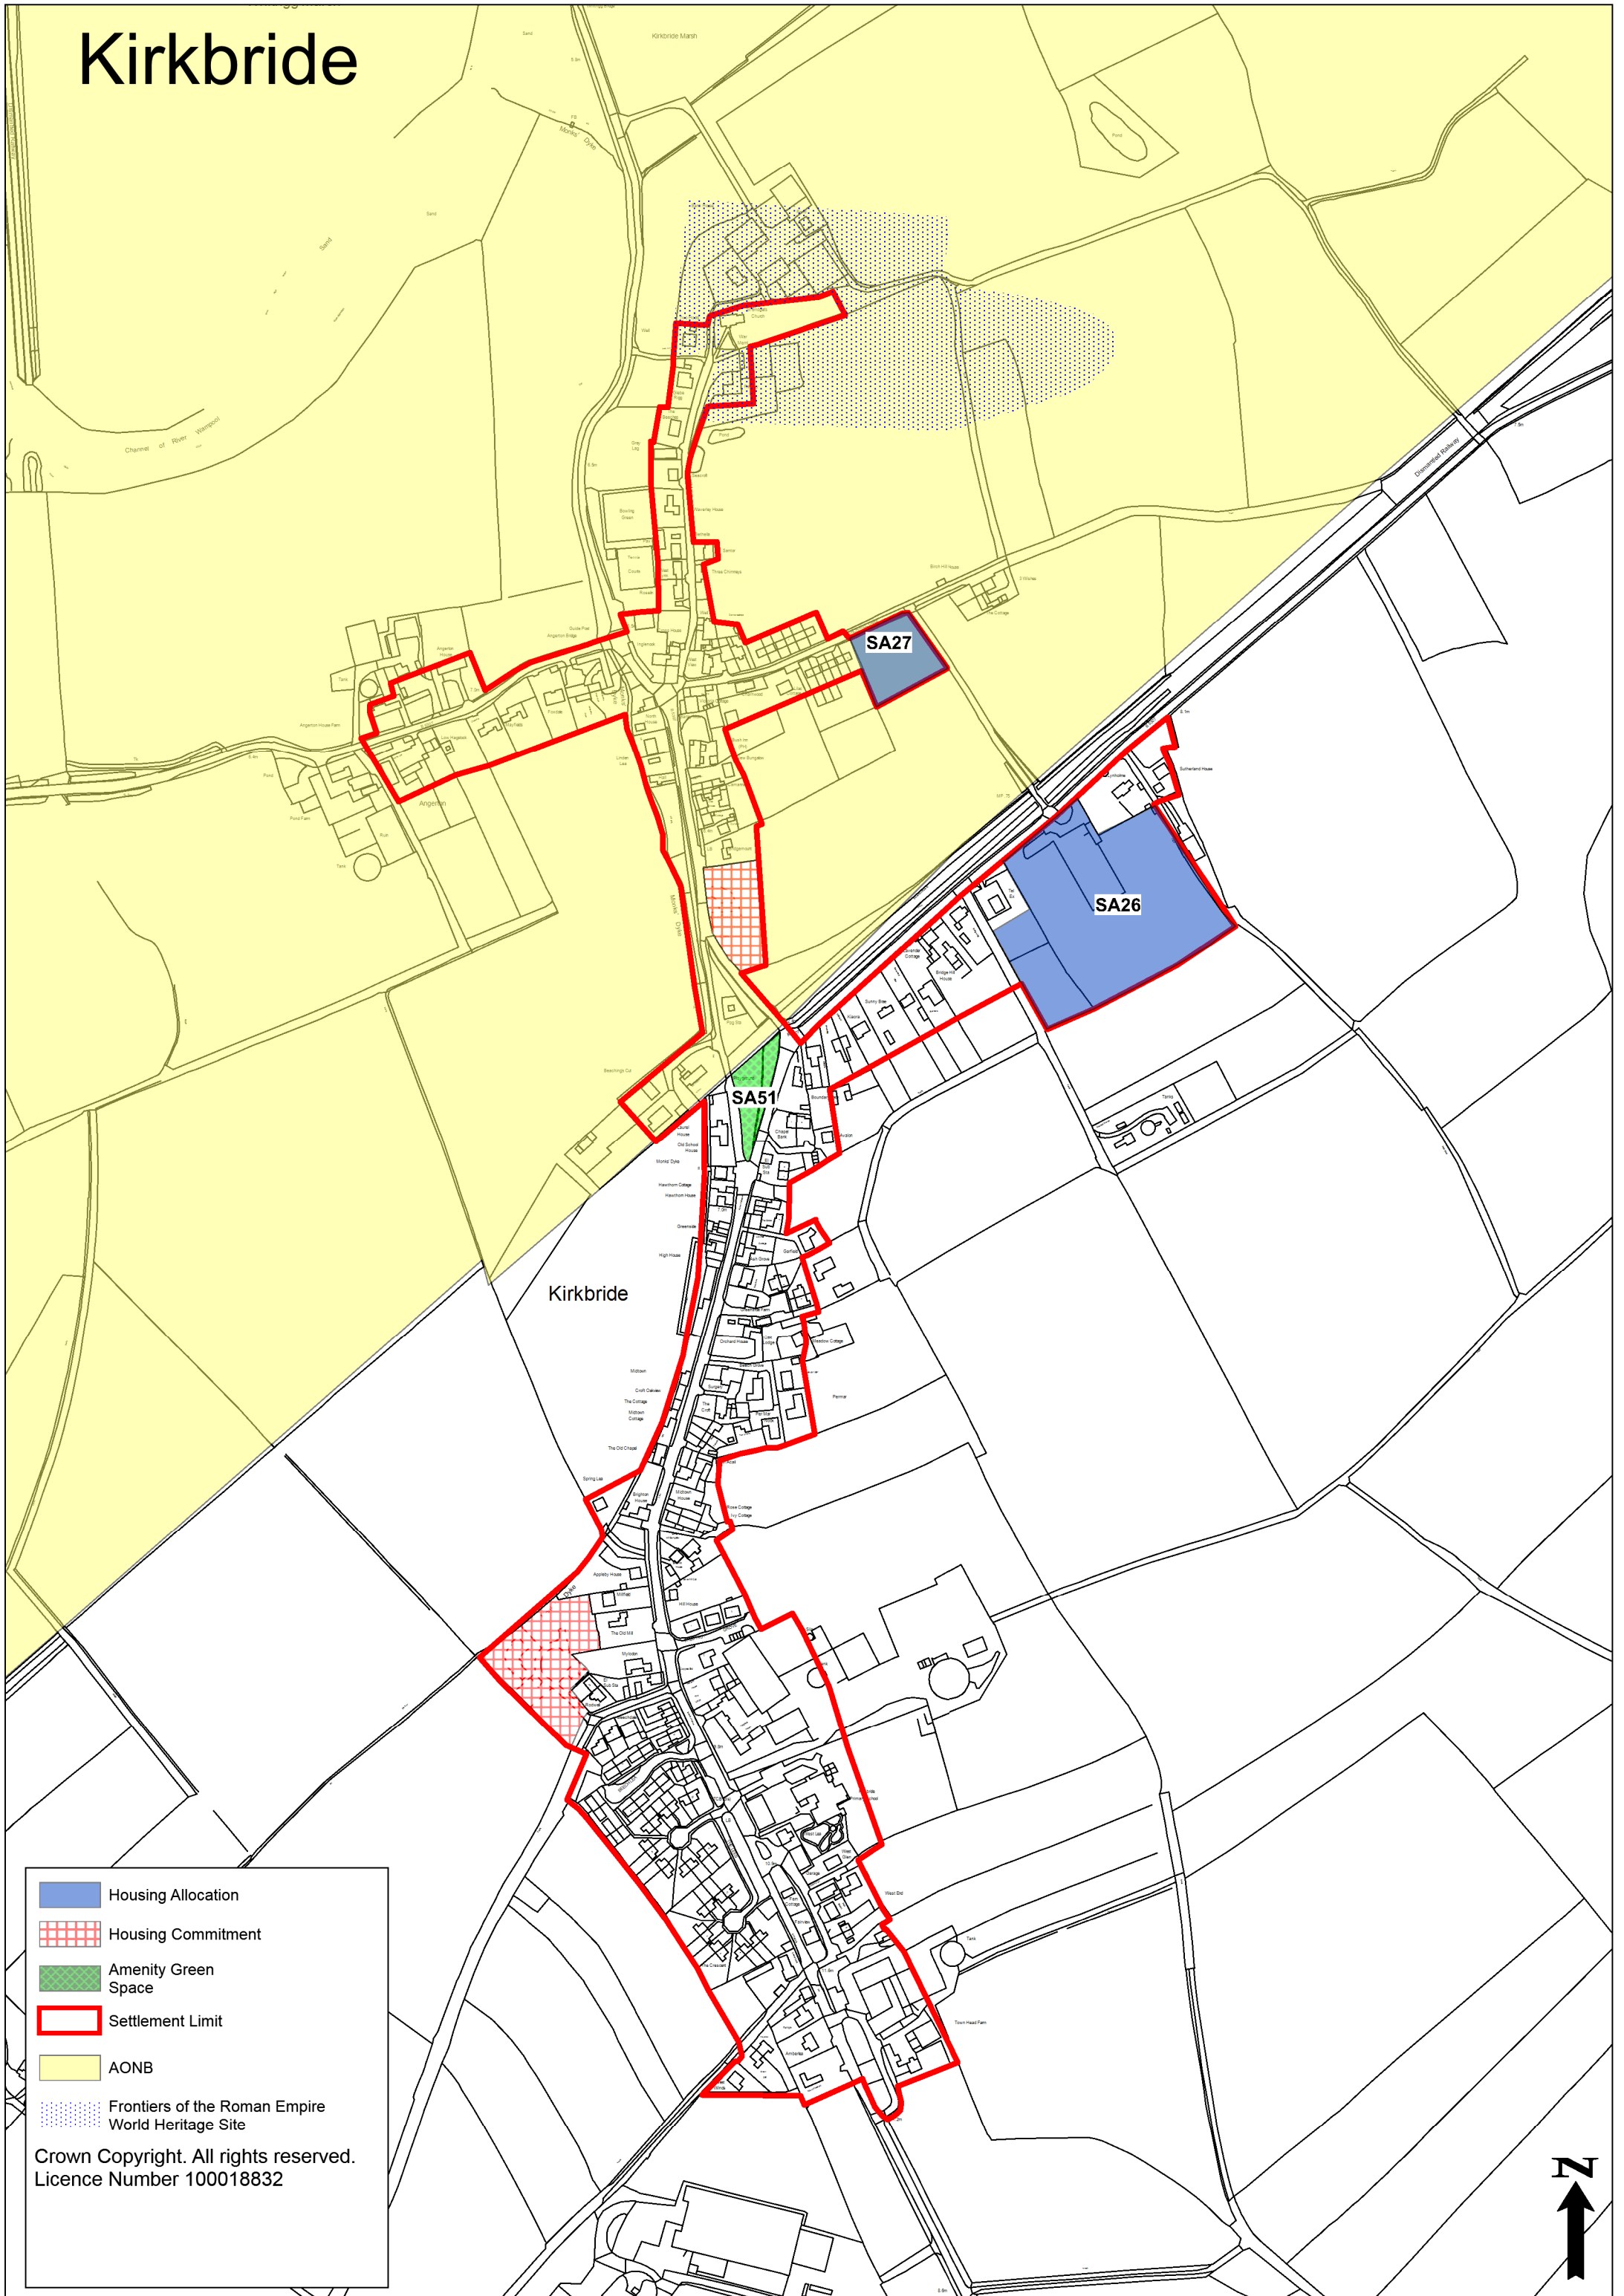

Kirkbride

- Housing Allocation
- Housing Commitment
- Amenity Green Space
- Settlement Limit
- AONB
- Frontiers of the Roman Empire World Heritage Site

Crown Copyright. All rights reserved.
Licence Number 100018832