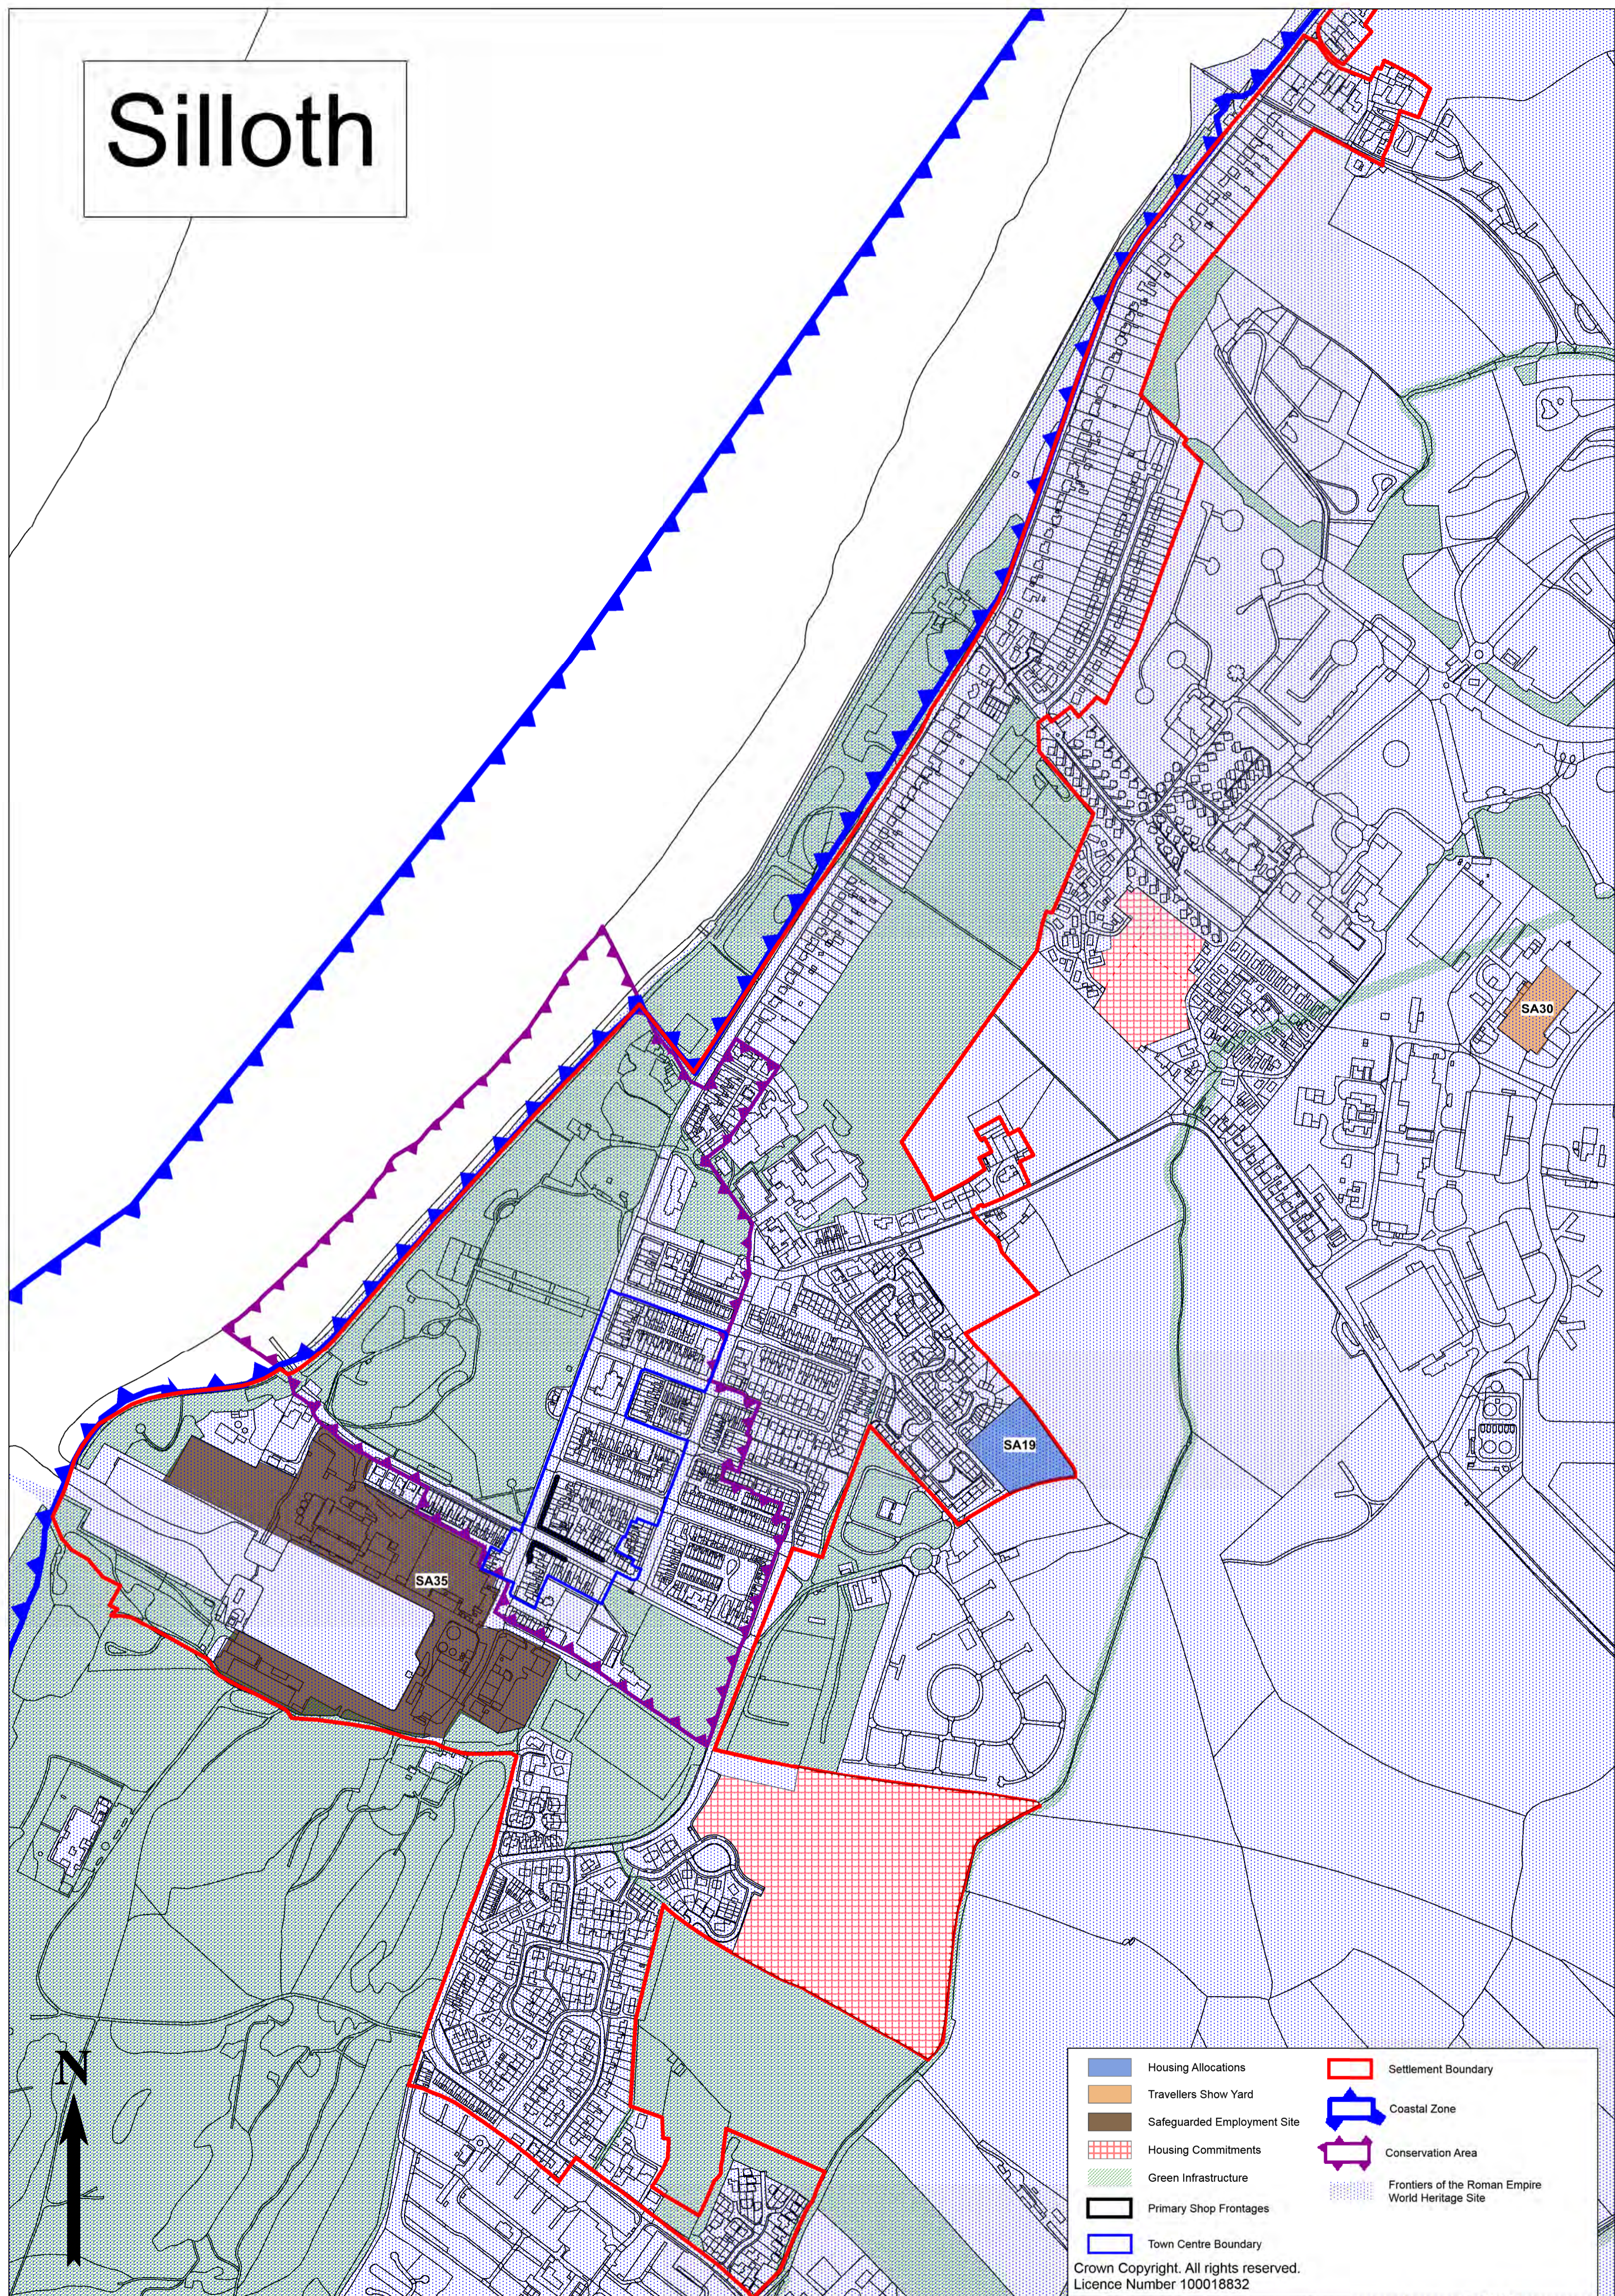

Silloth

	Housing Allocations		Settlement Boundary
	Travellers Show Yard		Coastal Zone
	Safeguarded Employment Site		Conservation Area
	Housing Commitments		Frontiers of the Roman Empire World Heritage Site
	Green Infrastructure		
	Primary Shop Frontages		
	Town Centre Boundary		

Crown Copyright. All rights reserved.
Licence Number 100018832