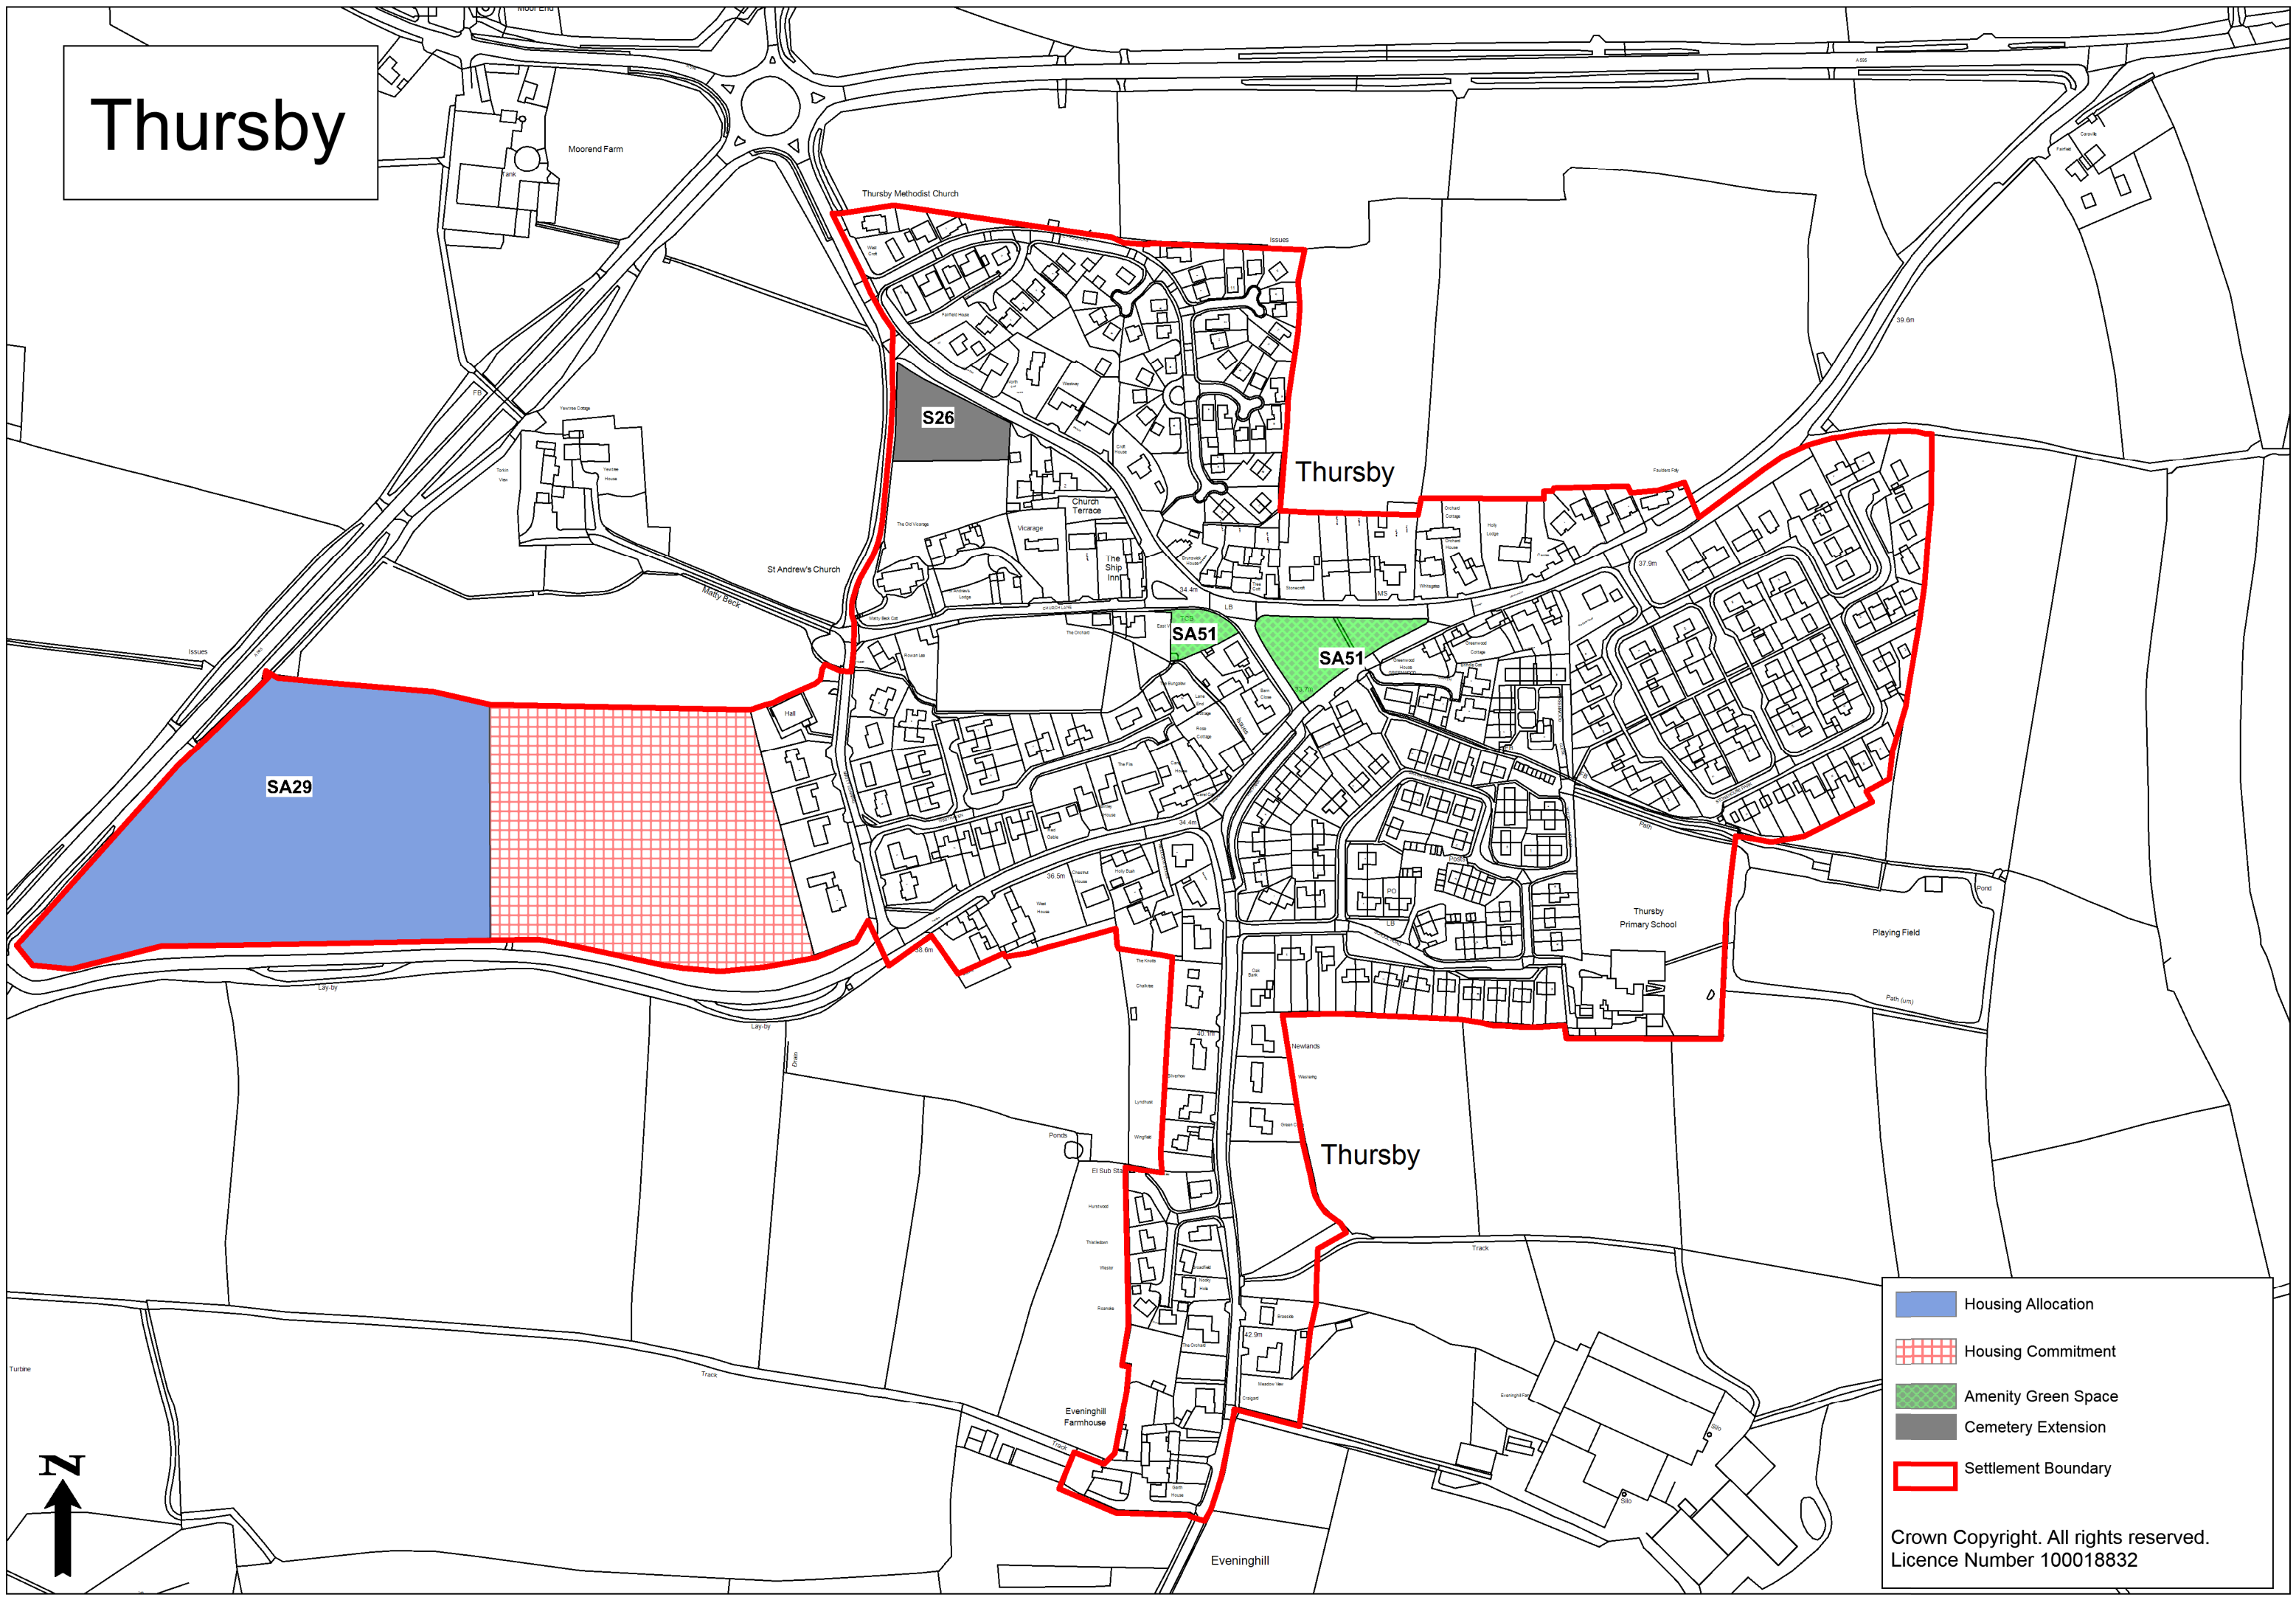

# Thursby

-  Housing Allocation
-  Housing Commitment
-  Amenity Green Space
-  Cemetery Extension
-  Settlement Boundary

Crown Copyright. All rights reserved.  
Licence Number 100018832