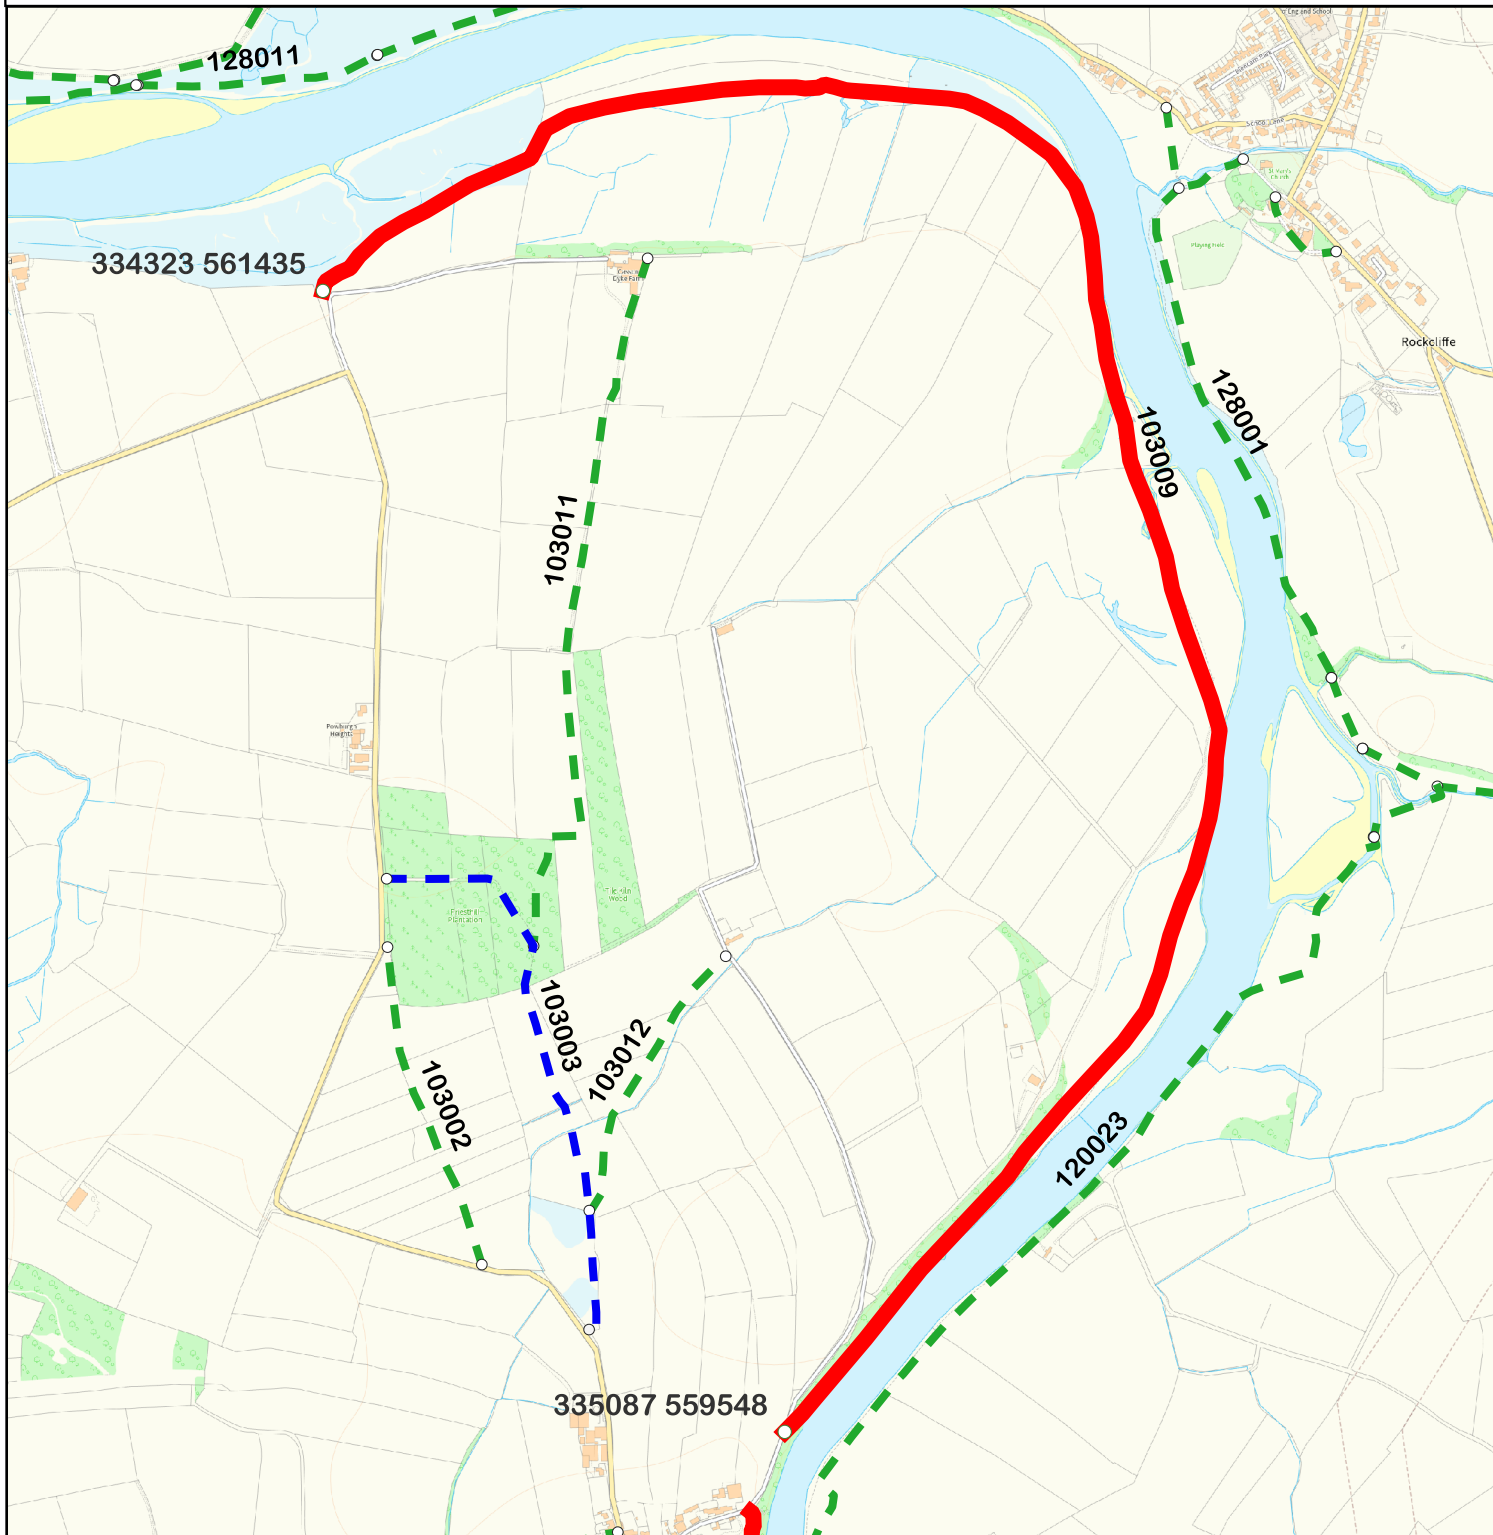

**Cumberland
Council**

**Temporary Traffic Regulation
Temporary Footpath Closure
Public Footpath No 103009
Eden Riversdie
Parish of Beaumont
Road Traffic Regulation Act 1984**

Public Footpath
Public Bridleway
Restricted Byway
Byway Open to All Traffic
Closed Path

Scale 1:12,500 @ A4

(c) Crown copyright and database rights 2026
OS AC0000861732