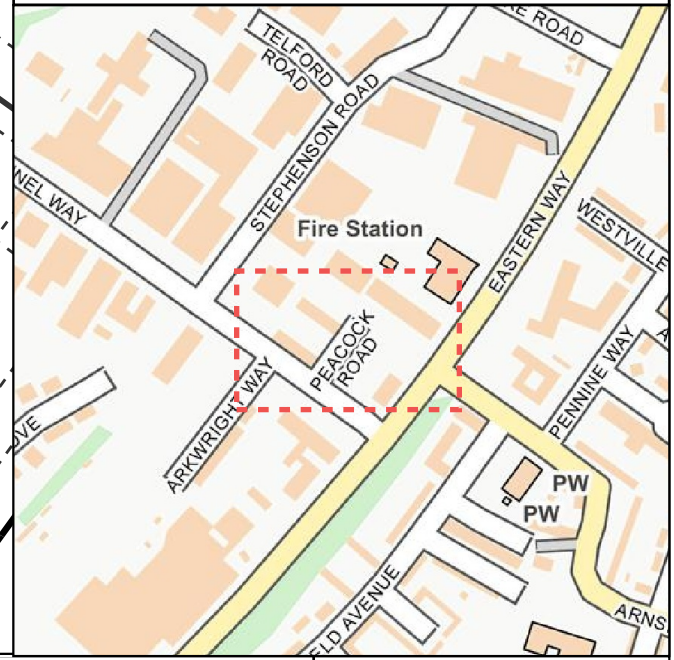

Cumberland Council

7

KEY:

 Proposed No Waiting At Any Time

 Existing No Waiting At Any Time

PEACOCK ROAD

Eden Dental Practice

TRO Extents

Carlisle Central Parking Zones TRO Review
Proposal No. 3 Peacock Road

Created by: K.Wilkinson
Created on: 23/09/2025
Scale: Not to scale

Parkhouse Building,
Baron Way,
Kingmoor Business Park,
Carlisle, CA6 4SJ.