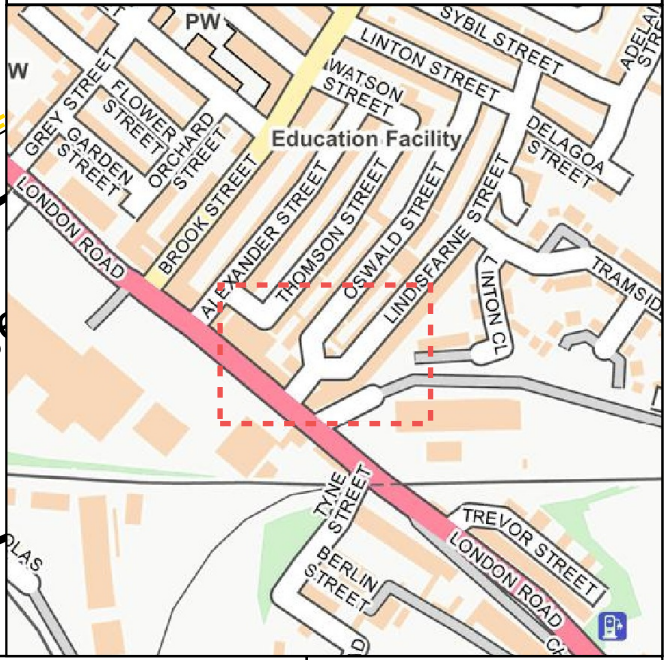

Cumberland Council

KEY:

-  Proposed No Waiting At Any Time.
-  Proposed Disc Zone Mon-Fri 8am - 8pm, Sat 8am - 6pm 2 hours no return within 1 hour. Zone B residents exempt.
-  Existing No Waiting At Any Time.
-  Existing Disc Parking Restrictions.

TRO Extents

Carlisle Central Parking Zones TRO Review
Proposal No. 4 St Cuthbert's Street

Drawing No:
HC/TRO/P4/AM1

Created by: K.Wilkinson
Created on: 24/09/2025
Scale: Not to scale

Parkhouse Building,
Baron Way,
Kingmoor Business Park,
Carlisle, CA6 4SJ.