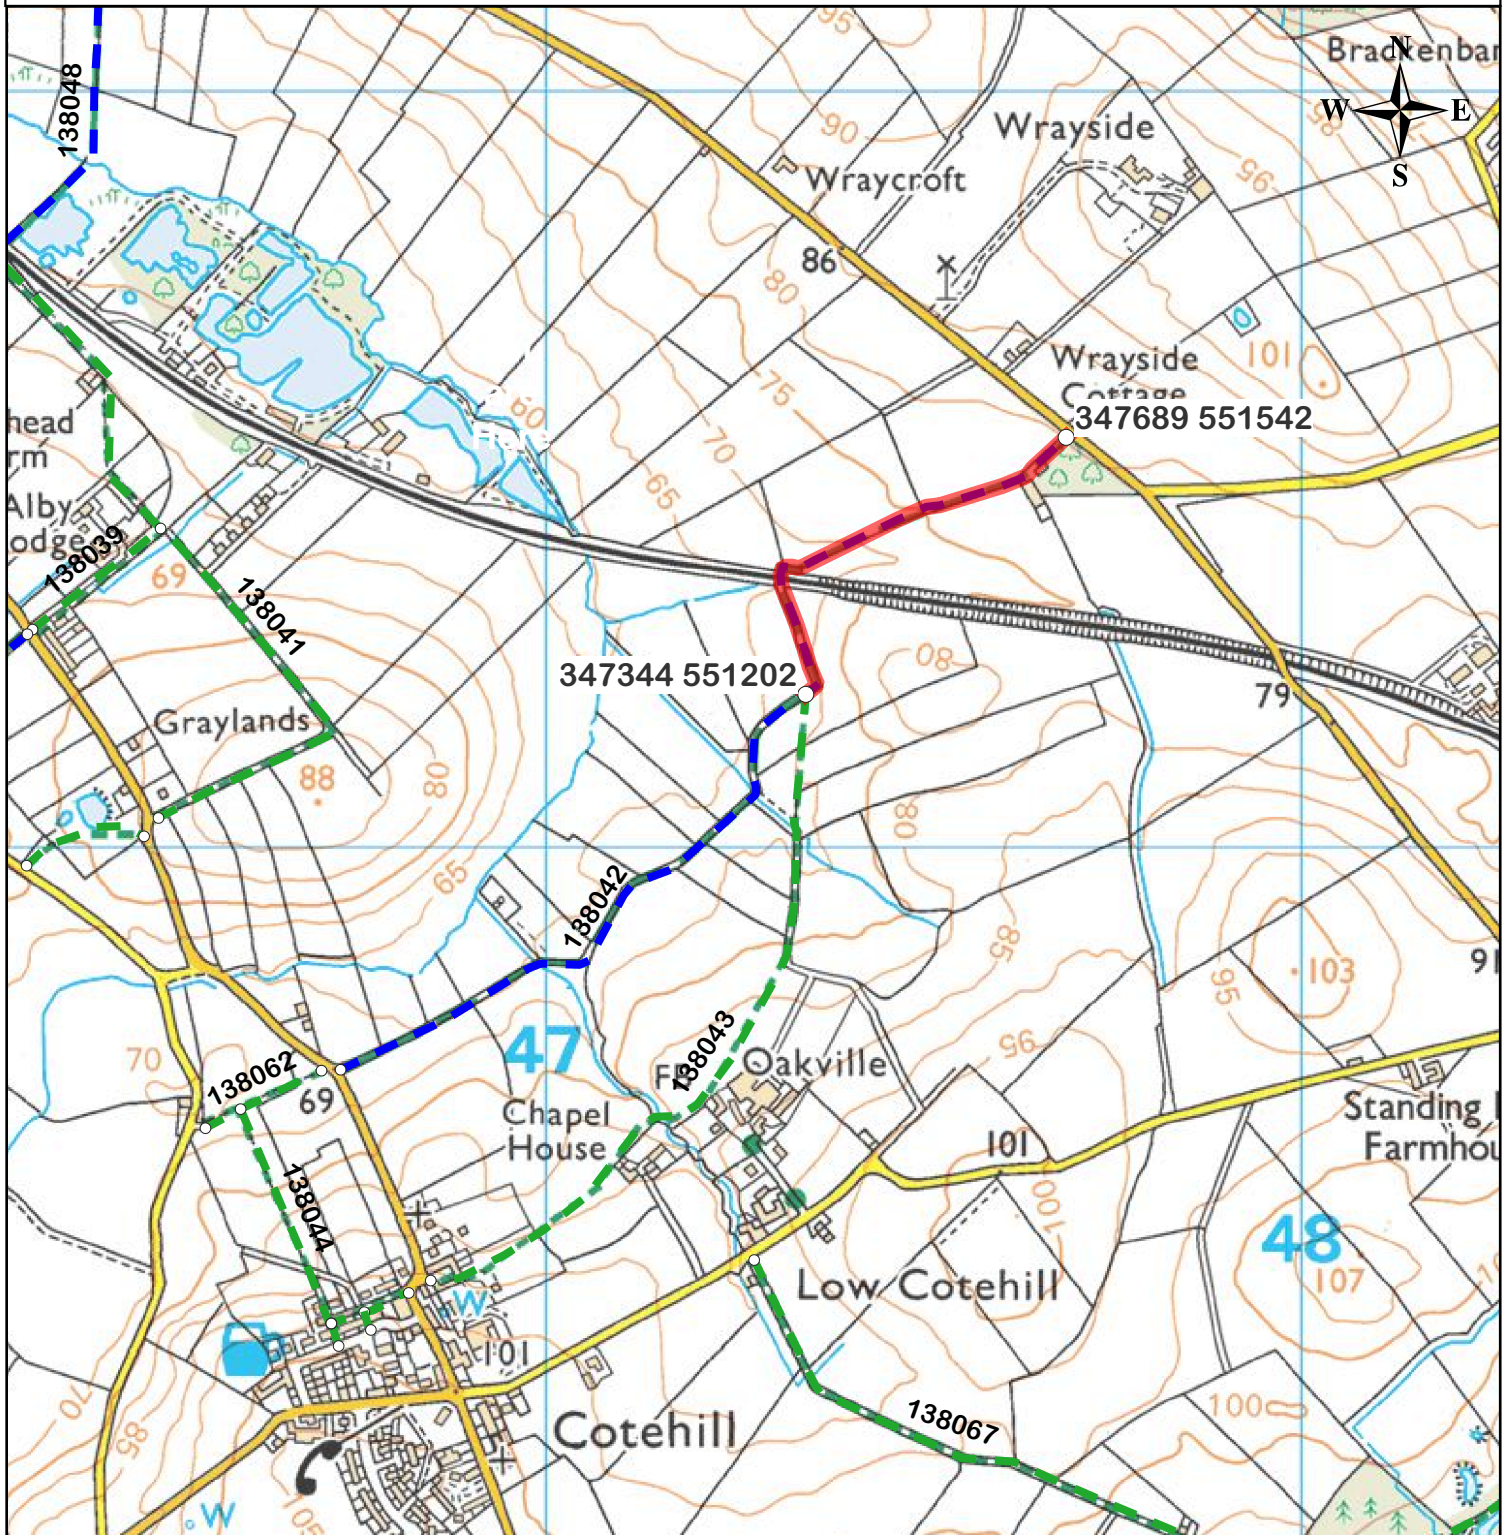

**Cumberland  
Council**

**Temporary Traffic Regulation  
Temporary Bridleway Closure  
Public Bridleway No.138042  
Parish of Wetheral**

Road Traffic Regulation Act 1984

- Public Footpath
- Public Bridleway
- Restricted Byway
- Byway Open to All Traffic
- Closed Path

0 500 m

Scale 1:10,000 @ A4

(c) Crown copyright and database rights 2025  
OS AC0000861732